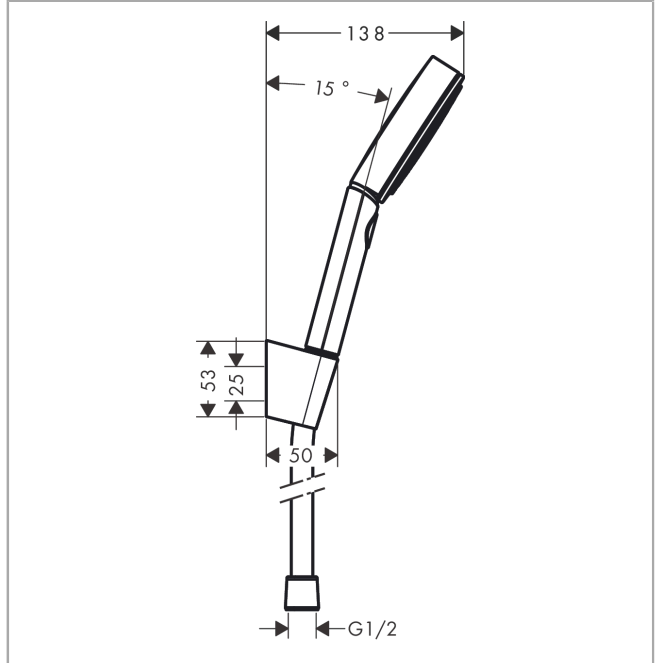

Pulsify Select

Shower holder set 105 3jet Relaxation with shower hose 160 cm

Surfaces: **Matt White** Article Number: **24303700**

Description

product features

- consists of: hand shower, shower holder, shower hose
- shower head size: 105 mm
- spray type: PowderRain, IntenseRain, Massage spray
- convenient diversion via Select button
- maximum flow rate at 3 bar: 11,4 l/min
- minimum flow pressure: 1 bar
- wall supports of plastic

Technology

Design awards

reddot winner 2021

Product image

Scale drawing

Flowchart

The consumption was measured in combination with the appropriate fittings (thermostat/mixer/in-wall valve) to reflect actual application in practice.