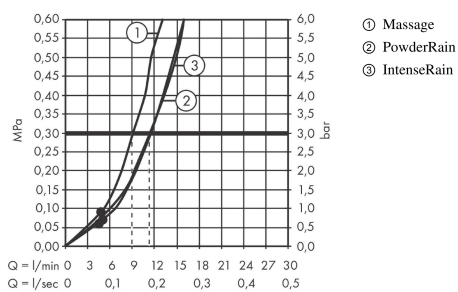

Pulsify Select

Shower holder set 105 3jet Relaxation with shower hose 160 cm

Surfaces: **Matt White** Article Number: **24303700**

Description

product features

- consists of: hand shower, shower holder, shower hose
- shower head size: 105 mm
- spray type: PowderRain, IntenseRain, Massage spray
- convenient diversion via Select button
- maximum flow rate at 3 bar: 11,4 l/min
- minimum flow pressure: 1 bar
- wall supports of plastic

Technology

Design awards

reddot winner 2021

Product image

Scale drawing

Flowchart

The consumption was measured in combination with the appropriate fittings (thermostat/mixer/in-wall valve) to reflect actual application in practice.