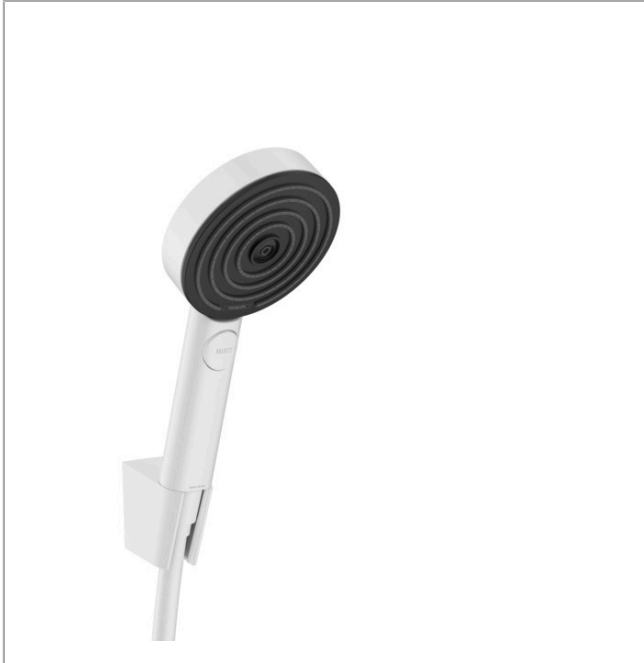

Pulsify Select

Shower holder set 105 3jet Relaxation with shower hose 160 cm

Surfaces: **Matt White** Article Number: **24303700**

Description

product features

- consists of: hand shower, shower holder, shower hose
- shower head size: 105 mm
- spray type: PowderRain, IntenseRain, Massage spray
- convenient diversion via Select button
- maximum flow rate at 3 bar: 11,4 l/min
- minimum flow pressure: 1 bar
- wall supports of plastic

Technology

Design awards

reddot winner 2021

Product image

Scale drawing

Flowchart

The consumption was measured in combination with the appropriate fittings (thermostat/mixer/in-wall valve) to reflect actual application in practice.