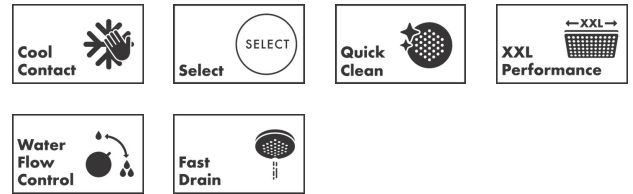

Pulsify
Showerpipe 260 2jet with ShowerTablet Select 400
 Surfaces: **Chrome** Article Number: **24240000**

Description

product features

- consists of: overhead shower, hand shower, shower thermostat, shower bar, shower hose
- overhead shower Pulsify 260 2jet
- shower head size overhead shower: 260 mm
- spray type overhead shower: PowderRain, Intense PowderRain
- ball-joint: overhead shower inclinable by 10-30°
- spray disc surface: graphite
- spray type hand shower: PowderRain, IntenseRain, Massage spray
- Fast Drain to reduce the dripping time
- removable shower head
- shelf made of plastic
- maximum flow rate at 3 bar: 12,9 l/min
- pipe can be shortened in height
- shower arm length overhead shower: 163 mm
- CoolContact thermostat: Prevents the housing from heating up, making showering even safer
- thermostat ShowerTablet Select 400
- simultaneous utilization of 3 functions
- mounting type: exposed installation
- centre distance 150 ± 12 mm
- Thermostat is delivered with buttons hand shower, PowderRain, Intense PowderRain
- Eco-Function: the volume control regulates up to 30% of the water flow

Technology

Design awards

reddot winner 2021

Product image

Scale drawing

Pulsify
Showerpipe 260 2jet with ShowerTablet Select 400
 Surfaces: **Chrome** Article Number: **24240000**

Flowchart