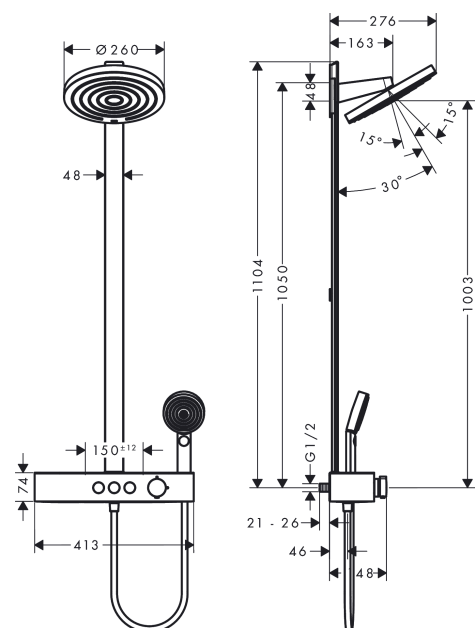

Pulsify
Showerpipe 260 2jet with ShowerTablet Select 400
 Surfaces: **Chrome** Article Number: **24240000**

Description

product features

- consists of: overhead shower, hand shower, shower thermostat, shower bar, shower hose
- overhead shower Pulsify 260 2jet
- shower head size overhead shower: 260 mm
- spray type overhead shower: PowderRain, Intense PowderRain
- ball-joint: overhead shower inclinable by 10-30°
- spray disc surface: graphite
- spray type hand shower: PowderRain, IntenseRain, Massage spray
- Fast Drain to reduce the dripping time
- removable shower head
- shelf made of plastic
- maximum flow rate at 3 bar: 12,9 l/min
- pipe can be shortened in height
- shower arm length overhead shower: 163 mm
- CoolContact thermostat: Prevents the housing from heating up, making showering even safer
- thermostat ShowerTablet Select 400
- simultaneous utilization of 3 functions
- mounting type: exposed installation
- centre distance 150 ± 12 mm
- Thermostat is delivered with buttons hand shower, PowderRain, Intense PowderRain
- Eco-Function: the volume control regulates up to 30% of the water flow

Technology

Design awards

reddot winner 2021

Product image

Scale drawing

Pulsify
Showerpipe 260 2jet with ShowerTablet Select 400
 Surfaces: **Chrome** Article Number: **24240000**

Flowchart