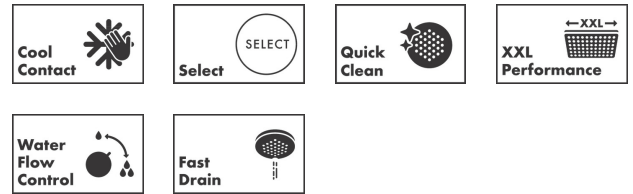

Pulsify
Showerpipe 260 2jet with ShowerTablet Select 400
Surfaces: **Matt Black** Article Number: **24240670**

Description

product features

- consists of: overhead shower, hand shower, shower thermostat, shower bar, shower hose
- overhead shower Pulsify 260 2jet
- shower head size overhead shower: 260 mm
- spray type overhead shower: PowderRain, Intense PowderRain
- ball-joint: overhead shower inclinable by 10-30°
- spray disc surface: graphite
- spray type hand shower: PowderRain, IntenseRain, Massage spray
- Fast Drain to reduce the dripping time
- removable shower head
- shelf made of plastic
- maximum flow rate at 3 bar: 12,9 l/min
- pipe can be shortened in height
- shower arm length overhead shower: 163 mm
- CoolContact thermostat: Prevents the housing from heating up, making showering even safer
- thermostat ShowerTablet Select 400
- simultaneous utilization of 3 functions
- mounting type: exposed installation
- centre distance 150 ± 12 mm
- Thermostat is delivered with buttons hand shower, PowderRain, Intense PowderRain
- Eco-Function: the volume control regulates up to 30% of the water flow

Technology