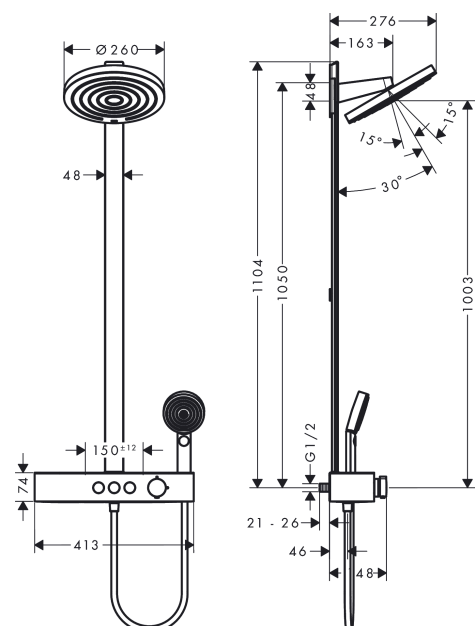

### product features

- consists of: overhead shower, hand shower, shower thermostat, shower bar, shower hose
- overhead shower Pulsify 260 2jet
- shower head size overhead shower: 260 mm
- spray type overhead shower: PowderRain, Intense PowderRain
- ball-joint: overhead shower inclinable by 10-30°
- spray disc surface: graphite
- spray type hand shower: PowderRain, IntenseRain, Massage spray
- Fast Drain to reduce the dripping time
- removable shower head
- shelf made of plastic
- maximum flow rate at 3 bar: 12,9 l/min
- pipe can be shortened in height
- shower arm length overhead shower: 163 mm
- CoolContact thermostat: Prevents the housing from heating up, making showering even safer
- thermostat ShowerTablet Select 400
- simultaneous utilization of 3 functions
- mounting type: exposed installation
- centre distance 150 ± 12 mm
- Thermostat is delivered with buttons hand shower, PowderRain, Intense PowderRain
- Eco-Function: the volume control regulates up to 30% of the water flow

## Product image

## Scale drawing

**Pulsify**  
**Showerpipe 260 2jet with ShowerTablet Select 400**  
 Surfaces: **Matt Black** Article Number: **24240670**

**Flowchart**