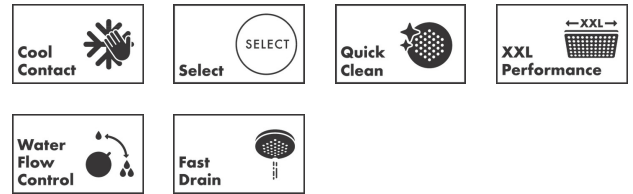

Pulsify

Showerpipe 260 2jet with ShowerTablet Select 400

Surfaces: **Matt White** Article Number: **24240700**

Description

product features

- consists of: overhead shower, hand shower, shower thermostat, shower bar, shower hose
- overhead shower Pulsify 260 2jet
- shower head size overhead shower: 260 mm
- spray type overhead shower: PowderRain, Intense PowderRain
- ball-joint: overhead shower inclinable by 10-30°
- spray disc surface: graphite
- spray type hand shower: PowderRain, IntenseRain, Massage spray
- Fast Drain to reduce the dripping time
- removable shower head
- shelf made of plastic
- maximum flow rate at 3 bar: 12,9 l/min
- pipe can be shortened in height
- shower arm length overhead shower: 163 mm
- CoolContact thermostat: Prevents the housing from heating up, making showering even safer
- thermostat ShowerTablet Select 400
- simultaneous utilization of 3 functions
- mounting type: exposed installation
- centre distance 150 ± 12 mm
- Thermostat is delivered with buttons hand shower, PowderRain, Intense PowderRain
- Eco-Function: the volume control regulates up to 30% of the water flow

Technology

Design awards

reddot winner 2021

Product image

Scale drawing

Pulsify
Showerpipe 260 2jet with ShowerTablet Select 400
 Surfaces: **Matt White** Article Number: **24240700**

Flowchart