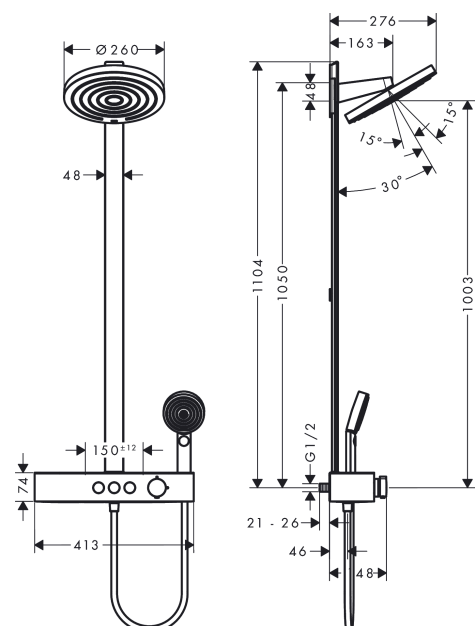

Pulsify

Showerpipe 260 2jet with ShowerTablet Select 400

Surfaces: **Matt White** Article Number: **24240700**

Description

product features

- consists of: overhead shower, hand shower, shower thermostat, shower bar, shower hose
- overhead shower Pulsify 260 2jet
- shower head size overhead shower: 260 mm
- spray type overhead shower: PowderRain, Intense PowderRain
- ball-joint: overhead shower inclinable by 10-30°
- spray disc surface: graphite
- spray type hand shower: PowderRain, IntenseRain, Massage spray
- Fast Drain to reduce the dripping time
- removable shower head
- shelf made of plastic
- maximum flow rate at 3 bar: 12,9 l/min
- pipe can be shortened in height
- shower arm length overhead shower: 163 mm
- CoolContact thermostat: Prevents the housing from heating up, making showering even safer
- thermostat ShowerTablet Select 400
- simultaneous utilization of 3 functions
- mounting type: exposed installation
- centre distance 150 ± 12 mm
- Thermostat is delivered with buttons hand shower, PowderRain, Intense PowderRain
- Eco-Function: the volume control regulates up to 30% of the water flow

Technology

Design awards

reddot winner 2021

Product image

Scale drawing

Pulsify
Showerpipe 260 2jet with ShowerTablet Select 400
 Surfaces: **Matt White** Article Number: **24240700**

Flowchart