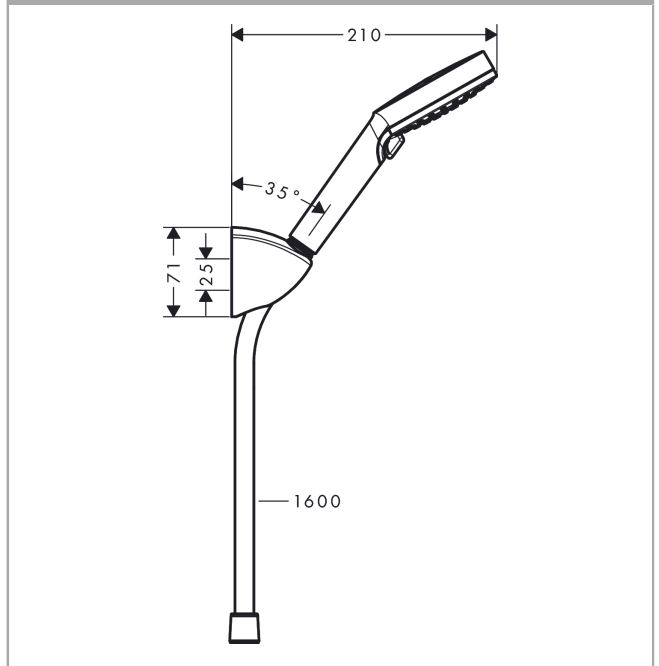

Vernis Blend

Shower holder set Vario EcoSmart with shower hose 160 cm

Surfaces: **Chrome** Article Number: **26278000**

Description

product features

- consists of: hand shower, shower holder, shower hose
- shower head size: 100 mm
- spray type: Rain, IntenseRain
- spray type adjustment by turning spray disc
- maximum flow rate at 3 bar: 9,7 l/min
- minimum flow pressure: 1 bar

Technology

Product image

Scale drawing

Flowchart

The consumption was measured in combination with the appropriate fittings (thermostat/mixer/in-wall valve) to reflect actual application in practice.