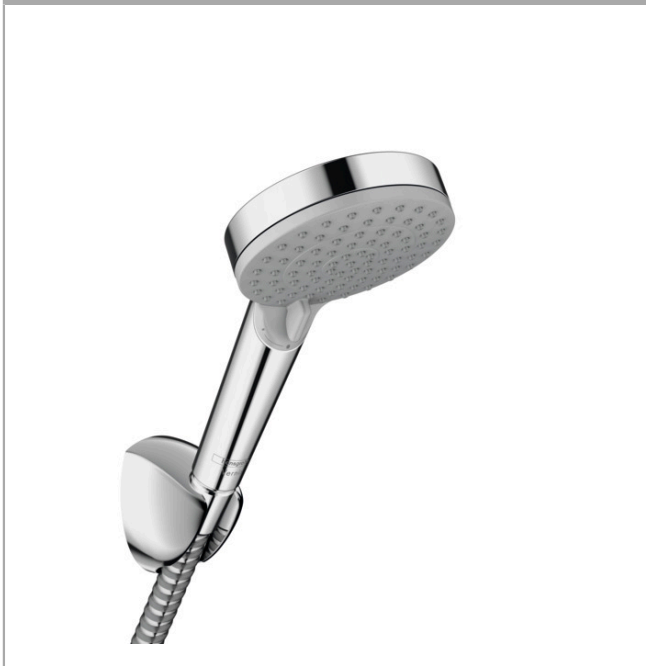

Vernis Blend

Shower holder set Vario EcoSmart with shower hose 160 cm

Surfaces: **Chrome** Article Number: **26278000**

Description

product features

- consists of: hand shower, shower holder, shower hose
- shower head size: 100 mm
- spray type: Rain, IntenseRain
- spray type adjustment by turning spray disc
- maximum flow rate at 3 bar: 9,7 l/min
- minimum flow pressure: 1 bar

Technology

Product image

Scale drawing

Flowchart

The consumption was measured in combination with the appropriate fittings (thermostat/mixer/in-wall valve) to reflect actual application in practice.