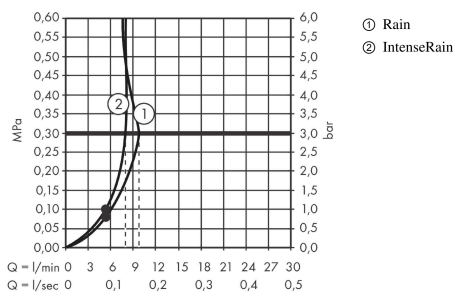

Vernis Blend

Shower holder set Vario EcoSmart with shower hose 160 cm

Surfaces: **Chrome** Article Number: **26278000**

Description

product features

- consists of: hand shower, shower holder, shower hose
- shower head size: 100 mm
- spray type: Rain, IntenseRain
- spray type adjustment by turning spray disc
- maximum flow rate at 3 bar: 9,7 l/min
- minimum flow pressure: 1 bar

Technology

Product image

Scale drawing

Flowchart

The consumption was measured in combination with the appropriate fittings (thermostat/mixer/in-wall valve) to reflect actual application in practice.