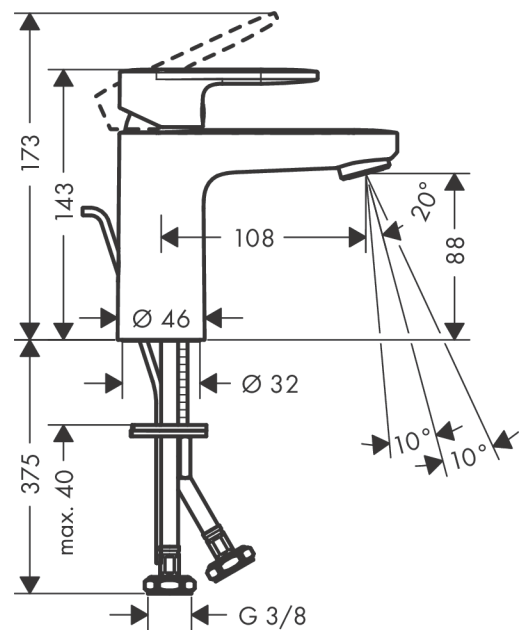

Vernis Blend

Single lever basin mixer 100 with pop-up waste set

Surfaces: **Chrome** Article Number: **71551000**

Description

product features

- consists of: single lever basin mixer, waste set
- ComfortZone 100
- projection 108 mm
- spray type: normal spray
- swiveling spray former
- maximum flow rate at 3 bar: 5 l/min
- ceramic cartridge
- temperature limitation adjustable
- suitable for continuous flow water heaters
- material waste set: synthetic
- connection type: G 3/8 connections
- connection dimension: DN15
- pop-up waste set G 1 1/4

Technology

Product image

Scale drawing

Vernis Blend

Single lever basin mixer 100 with pop-up waste set

Surfaces: **Chrome** Article Number: **71551000**

Flowchart