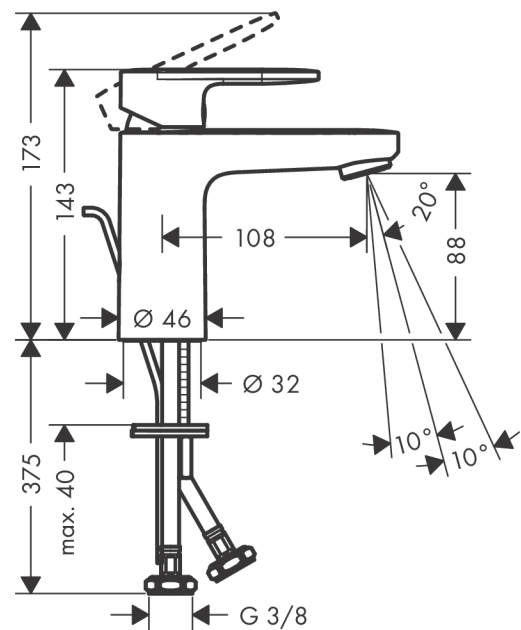

##### product features

- consists of: single lever basin mixer, waste set
- ComfortZone 100
- projection 108 mm
- spray type: normal spray
- swiveling spray former
- maximum flow rate at 3 bar: 5 l/min
- ceramic cartridge
- temperature limitation adjustable
- suitable for continuous flow water heaters
- material waste set: synthetic
- connection type: G 3/8 connections
- connection dimension: DN15
- pop-up waste set G 1 1/4

#### Scale drawing

**Vernis Blend**

**Single lever basin mixer 100 with pop-up waste set**

Surfaces: **Matt Black** Article Number: **71551670**

**Flowchart**