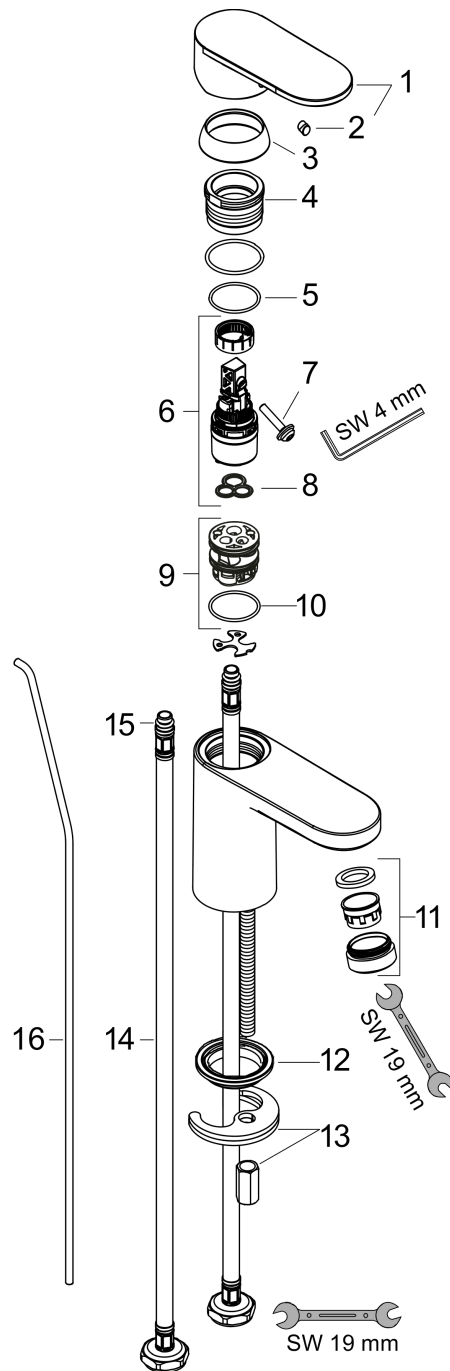

##### product features

- consists of: single lever basin mixer, waste set
- ComfortZone 100
- projection 108 mm
- spray type: normal spray
- swiveling spray former
- maximum flow rate at 3 bar: 5 l/min
- ceramic cartridge
- temperature limitation adjustable
- suitable for continuous flow water heaters
- material waste set: synthetic
- connection type: G 3/8 connections
- connection dimension: DN15
- cold water in middle position
- pop-up waste set G 1 1/4

#### Scale drawing

**Vernis Blend**

**Single lever basin mixer 100 CoolStart with pop-up waste set**

Surfaces: **Chrome** Article Number: **71585000**

**Flowchart**

**Vernis Blend**

**Single lever basin mixer 100 CoolStart with pop-up waste set**

Surfaces: **Chrome** Article Number: **71585000**

**Exploded Drawing**

Year of production: >01/21

**Vernis Blend**

**Single lever basin mixer 100 CoolStart with pop-up waste set**

Surfaces: **Chrome** Article Number: **71585000**

**Spare part list**

Year of production: >01/21

Pos.	Description	Article Number	Price	PU
1	handle	93678000	-	1
2	screw cover	96338000	-	1
3	flange	93680000	-	1
4	nut	93681000	-	1
5	O-ring 24x1,5	98434000	-	1
6	cartridge, assy	97685000	-	1
7	locking screw for handle	95140000	-	1
8	seal	98865000	-	1
9	adapter for cartridge	98866000	-	1
10	O-ring 23x2	98398000	-	1
11	aerator swivelling M24x1 (5 l/min)	93834000	-	1
12	seal Ø 42	98722000	-	1
13	fixing set	96016000	-	1
14	connection hose 600 mm M8x0,75 G3/8	96556000	-	1
15	O-ring 7x1,5	98422000	-	1
16	pull rod	93683000	-	1
a	pop up waste	92168000	-	1