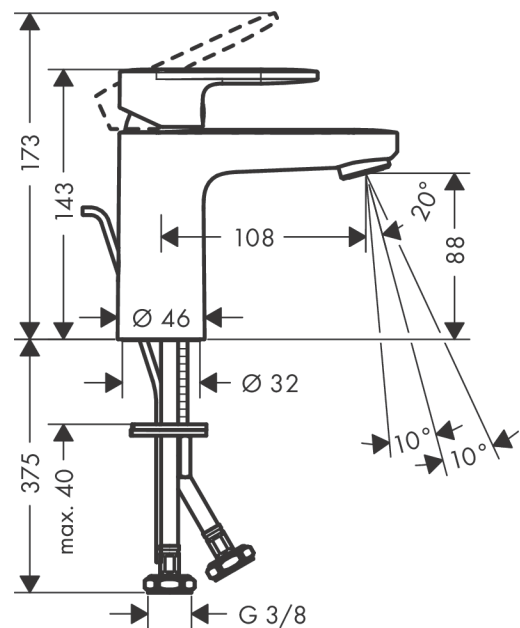

Scale drawing