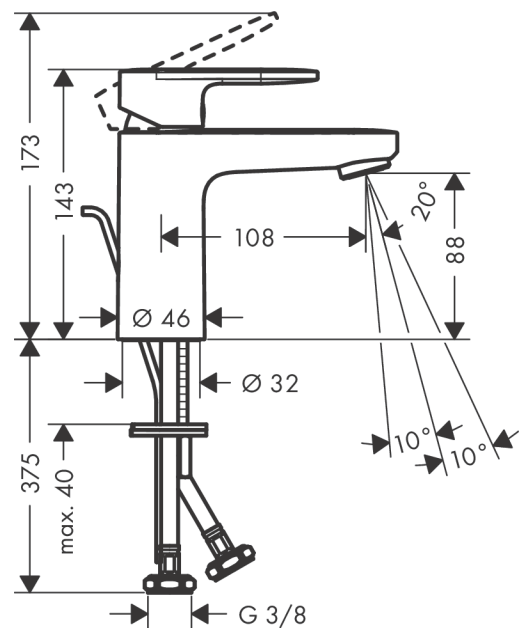

Vernis Blend

Single lever basin mixer 100 CoolStart with pop-up waste set

Surfaces: **Matt Black** Article Number: **71585670**

Description

product features

- consists of: single lever basin mixer, waste set
- ComfortZone 100
- projection 108 mm
- spray type: normal spray
- swiveling spray former
- maximum flow rate at 3 bar: 5 l/min
- ceramic cartridge
- temperature limitation adjustable
- suitable for continuous flow water heaters
- material waste set: synthetic
- connection type: G 3/8 connections
- connection dimension: DN15
- cold water in middle position
- pop-up waste set G 1 1/4

Technology

Product image

Scale drawing

Vernis Blend

Single lever basin mixer 100 CoolStart with pop-up waste set

Surfaces: **Matt Black** Article Number: **71585670**

Flowchart