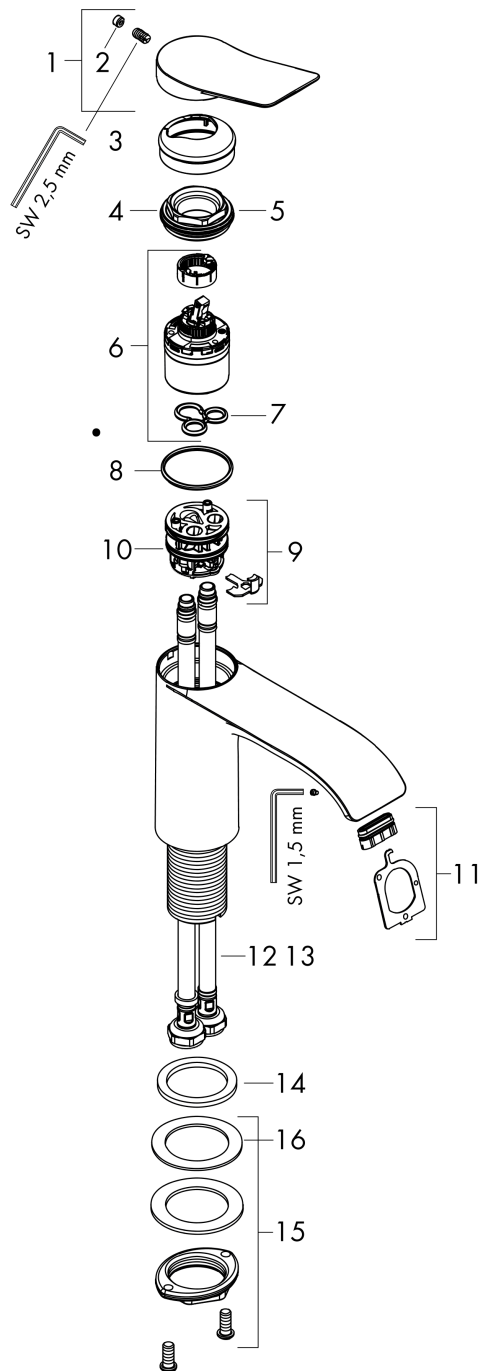

Vivenis

Single lever basin mixer 80 without waste set

Surfaces: **Chrome** Article Number: **75012000**

Description

product features

- ComfortZone 80
- projection 133 mm
- spray type: WaterfallStream
- maximum flow rate at 3 bar: 5 l/min
- ceramic cartridge
- temperature limitation adjustable
- suitable for continuous flow water heaters
- connection type: G 3/8 connections
- connection dimension: DN15

Technology

Design awards

reddot winner 2021

Product image

Scale drawing

Flowchart

Vivenis
Single lever basin mixer 80 without waste set
 Surfaces: **Chrome** Article Number: **75012000**

Exploded Drawing

Year of production: >06/21

Vivenis

Single lever basin mixer 80 without waste set

Surfaces: **Chrome** Article Number: **75012000**

Spare part list

Year of production: >06/21

Pos.	Description	Article Number	Price	PU
1	handle	94277000	-	1
2	screw cover	93735460	-	1
3	escutcheon	94027000	-	1
4	nut	93995000	-	1
5	O-ring 35x1,5	92114000	-	1
6	cartridge, assy	93897000	-	1
7	seal	95008000	-	1
8	O-ring 35x2	92604000	-	1
9	adapter for cartridge	98750000	-	1
10	O-Ring 30x2	98186000	-	1
11	spray former	94275000	-	1
12	connection hose 450 mm M8x0,75 G3/8	97206000	-	1
13	O-ring 7x1,5	98422000	-	1
14	flat seal	98749000	-	1
15	fixing set (Ø 32)	13961000	-	1
16	lever collar	97548000	-	1
a	fixation extension 35 mm	13898000	-	1