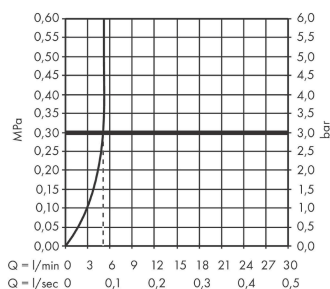

Vivenis

Single lever basin mixer 80 without waste set

Surfaces: **Chrome** Article Number: **75012000**

Description

product features

- ComfortZone 80
- projection 133 mm
- spray type: WaterfallStream
- maximum flow rate at 3 bar: 5 l/min
- ceramic cartridge
- temperature limitation adjustable
- suitable for continuous flow water heaters
- connection type: G 3/8 connections
- connection dimension: DN15

Technology

Design awards

reddot winner 2021

Product image

Scale drawing

Flowchart

Vivenis
Single lever basin mixer 80 without waste set
 Surfaces: **Chrome** Article Number: **75012000**

Exploded Drawing