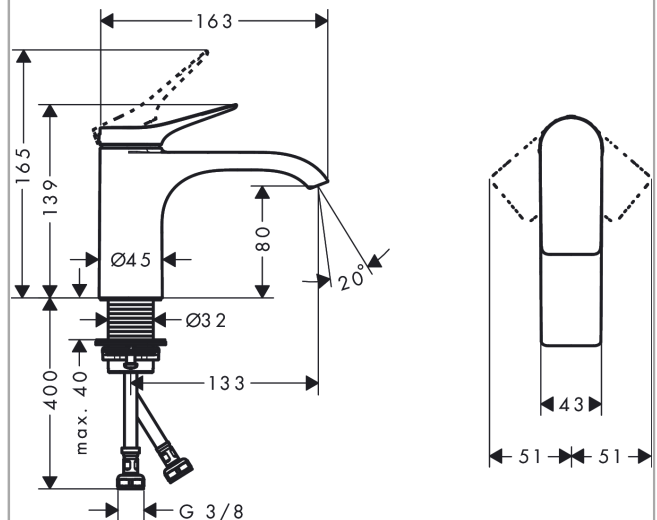

Vivenis

Single lever basin mixer 80 without waste set

Surfaces: **Chrome** Article Number: **75012000**

Description

product features

- ComfortZone 80
- projection 133 mm
- spray type: WaterfallStream
- maximum flow rate at 3 bar: 5 l/min
- ceramic cartridge
- temperature limitation adjustable
- suitable for continuous flow water heaters
- connection type: G 3/8 connections
- connection dimension: DN15

Technology

Design awards

reddot winner 2021

Product image

Scale drawing

Flowchart

Vivenis
Single lever basin mixer 80 without waste set
 Surfaces: **Chrome** Article Number: **75012000**

Exploded Drawing

Year of production: >06/21

Vivenis

Single lever basin mixer 80 without waste set

Surfaces: **Chrome** Article Number: **75012000**

Spare part list

Year of production: >06/21

Pos.	Description	Article Number	Price	PU
1	handle	94277000	-	1
2	screw cover	93735460	-	1
3	escutcheon	94027000	-	1
4	nut	93995000	-	1
5	O-ring 35x1,5	92114000	-	1
6	cartridge, assy	93897000	-	1
7	seal	95008000	-	1
8	O-ring 35x2	92604000	-	1
9	adapter for cartridge	98750000	-	1
10	O-Ring 30x2	98186000	-	1
11	spray former	94275000	-	1
12	connection hose 450 mm M8x0,75 G3/8	97206000	-	1
13	O-ring 7x1,5	98422000	-	1
14	flat seal	98749000	-	1
15	fixing set (Ø 32)	13961000	-	1
16	lever collar	97548000	-	1
a	fixation extension 35 mm	13898000	-	1