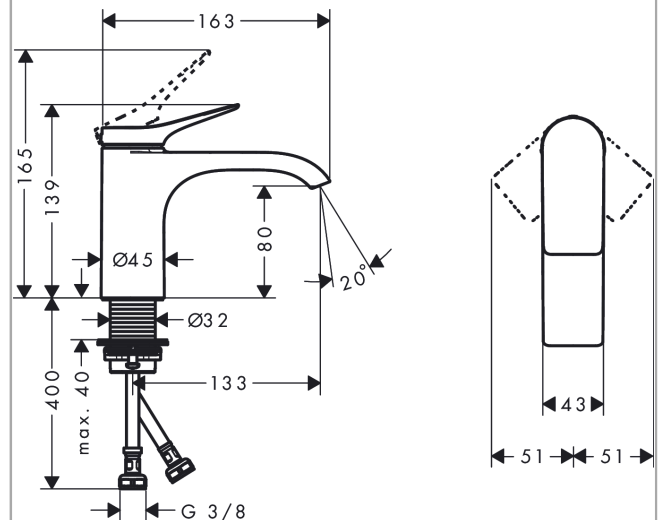

Vivenis

Single lever basin mixer 80 without waste set

Surfaces: **Matt Black** Article Number: **75012670**

Description

product features

- ComfortZone 80
- projection 133 mm
- spray type: WaterfallStream
- maximum flow rate at 3 bar: 5 l/min
- ceramic cartridge
- temperature limitation adjustable
- suitable for continuous flow water heaters
- connection type: G 3/8 connections
- connection dimension: DN15

Technology

Design awards

reddot winner 2021

Product image

Scale drawing

Flowchart

Vivenis

Single lever basin mixer 80 without waste set

Surfaces: **Matt Black** Article Number: **75012670**

Exploded Drawing

Year of production: >06/21

Vivenis

Single lever basin mixer 80 without waste set

Surfaces: **Matt Black** Article Number: **75012670**

Spare part list

Year of production: >06/21

Pos.	Description	Article Number	Price	PU
1	handle	94277670	-	1
2	screw cover	93735610	-	1
3	escutcheon	94027670	-	1
4	nut	93995000	-	1
5	O-ring 35x1,5	92114000	-	1
6	cartridge, assy	93897000	-	1
7	seal	95008000	-	1
8	O-ring 35x2	92604000	-	1
9	adapter for cartridge	98750000	-	1
10	O-Ring 30x2	98186000	-	1
11	spray former	94275000	-	1
12	connection hose 450 mm M8x0,75 G3/8	97206000	-	1
13	O-ring 6,6x1,6	93019000	-	1
14	flat seal	98749000	-	1
15	fixing set (Ø 32)	13961000	-	1
16	lever collar	97548000	-	1
a	fixation extension 35 mm	13898000	-	1