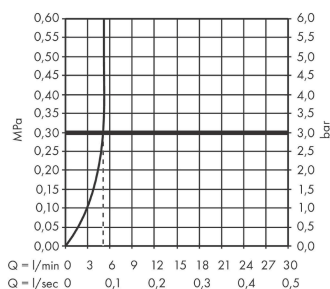

Vivenis

Single lever basin mixer 80 without waste set

Surfaces: **Matt Black** Article Number: **75012670**

Description

product features

- ComfortZone 80
- projection 133 mm
- spray type: WaterfallStream
- maximum flow rate at 3 bar: 5 l/min
- ceramic cartridge
- temperature limitation adjustable
- suitable for continuous flow water heaters
- connection type: G 3/8 connections
- connection dimension: DN15

Technology

Design awards

reddot winner 2021

Product image

Scale drawing

Flowchart

Vivenis

Single lever basin mixer 80 without waste set