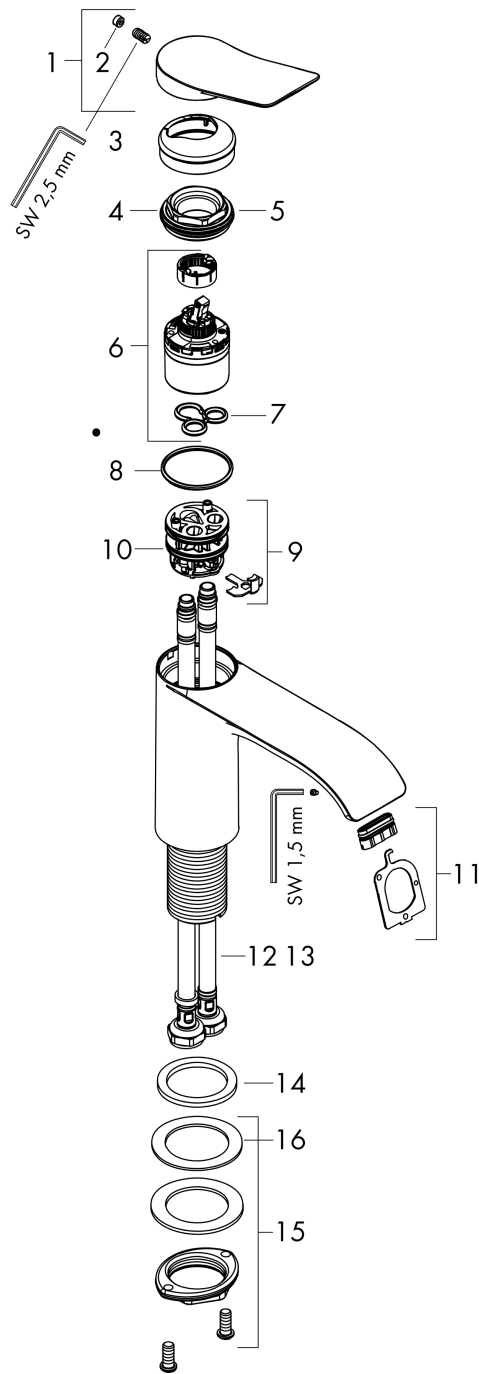

Vivenis

Single lever basin mixer 80 without waste set

Surfaces: **Matt Black** Article Number: **75012670**

Description

product features

- ComfortZone 80
- projection 133 mm
- spray type: WaterfallStream
- maximum flow rate at 3 bar: 5 l/min
- ceramic cartridge
- temperature limitation adjustable
- suitable for continuous flow water heaters
- connection type: G 3/8 connections
- connection dimension: DN15

Technology

Design awards

reddot winner 2021

Product image

Scale drawing

Flowchart

Vivenis

Single lever basin mixer 80 without waste set

Surfaces: **Matt Black** Article Number: **75012670**

Exploded Drawing

Year of production: >06/21

Vivenis

Single lever basin mixer 80 without waste set

Surfaces: **Matt Black** Article Number: **75012670**

Spare part list

Year of production: >06/21

Pos.	Description	Article Number	Price	PU
1	handle	94277670	-	1
2	screw cover	93735610	-	1
3	escutcheon	94027670	-	1
4	nut	93995000	-	1
5	O-ring 35x1,5	92114000	-	1
6	cartridge, assy	93897000	-	1
7	seal	95008000	-	1
8	O-ring 35x2	92604000	-	1
9	adapter for cartridge	98750000	-	1
10	O-Ring 30x2	98186000	-	1
11	spray former	94275000	-	1
12	connection hose 450 mm M8x0,75 G3/8	97206000	-	1
13	O-ring 6,6x1,6	93019000	-	1
14	flat seal	98749000	-	1
15	fixing set (Ø 32)	13961000	-	1
16	lever collar	97548000	-	1
a	fixation extension 35 mm	13898000	-	1