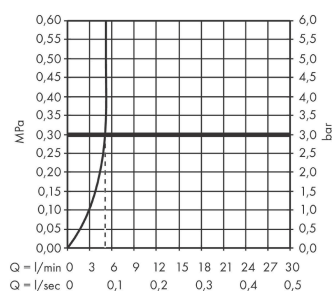

Vivenis

Single lever basin mixer 80 without waste set

Surfaces: **Matt White** Article Number: **75012700**

Description

product features

- ComfortZone 80
- projection 133 mm
- spray type: WaterfallStream
- maximum flow rate at 3 bar: 5 l/min
- ceramic cartridge
- temperature limitation adjustable
- suitable for continuous flow water heaters
- connection type: G 3/8 connections
- connection dimension: DN15

Technology

Design awards

reddot winner 2021

Product image

Scale drawing

Flowchart

Vivenis

Single lever basin mixer 80 without waste set