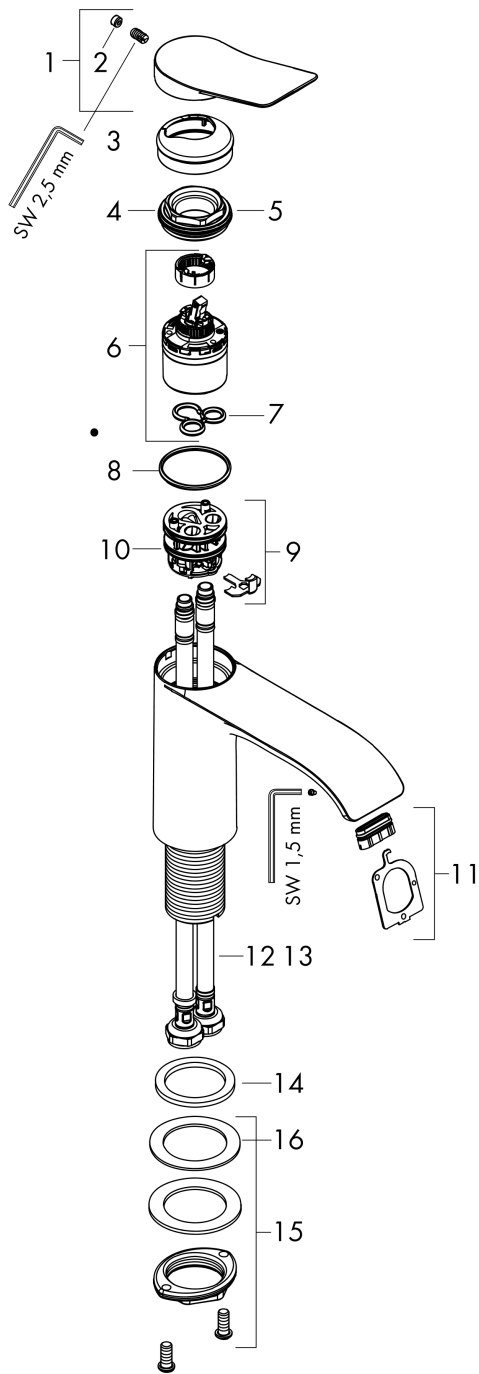

Vivenis

Single lever basin mixer 80 without waste set

Surfaces: **Matt White** Article Number: **75012700**

Description

product features

- ComfortZone 80
- projection 133 mm
- spray type: WaterfallStream
- maximum flow rate at 3 bar: 5 l/min
- ceramic cartridge
- temperature limitation adjustable
- suitable for continuous flow water heaters
- connection type: G 3/8 connections
- connection dimension: DN15

Technology

Design awards

reddot winner 2021

Product image

Scale drawing

Flowchart

Vivenis

Single lever basin mixer 80 without waste set

Surfaces: **Matt White** Article Number: **75012700**

Exploded Drawing

Year of production: >06/21

Vivenis

Single lever basin mixer 80 without waste set

Surfaces: **Matt White** Article Number: **75012700**

Spare part list

Year of production: >06/21

Pos.	Description	Article Number	Price	PU
1	handle	94277700	-	1
2	screw cover	93735700	-	1
3	escutcheon	94027700	-	1
4	nut	93995000	-	1
5	O-ring 35x1,5	92114000	-	1
6	cartridge, assy	93897000	-	1
7	seal	95008000	-	1
8	O-ring 35x2	92604000	-	1
9	adapter for cartridge	98750000	-	1
10	O-Ring 30x2	98186000	-	1
11	spray former	94275000	-	1
12	connection hose 450 mm M8x0,75 G3/8	97206000	-	1
13	O-ring 7x1,5	98422000	-	1
14	flat seal	98749000	-	1
15	fixing set (Ø 32)	13961000	-	1
16	lever collar	97548000	-	1
a	fixation extension 35 mm	13898000	-	1