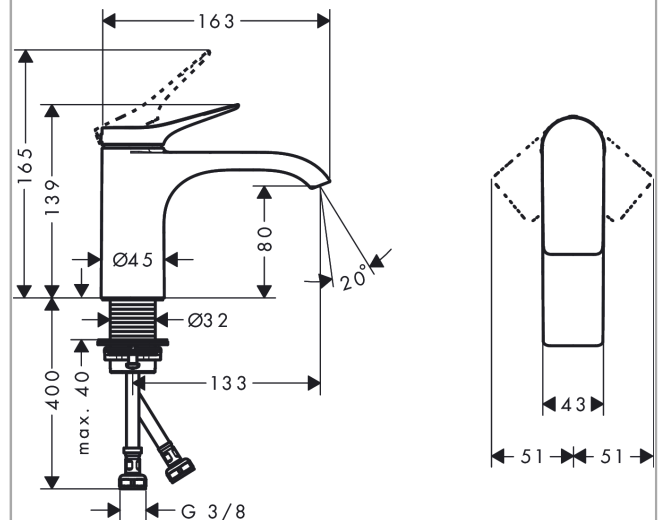

Vivenis

Single lever basin mixer 80 without waste set

Surfaces: **Matt White** Article Number: **75012700**

Description

product features

- ComfortZone 80
- projection 133 mm
- spray type: WaterfallStream
- maximum flow rate at 3 bar: 5 l/min
- ceramic cartridge
- temperature limitation adjustable
- suitable for continuous flow water heaters
- connection type: G 3/8 connections
- connection dimension: DN15

Technology

Design awards

reddot winner 2021

Product image

Scale drawing

Flowchart

Vivenis

Single lever basin mixer 80 without waste set

Surfaces: **Matt White** Article Number: **75012700**

Exploded Drawing

Year of production: >06/21

Vivenis

Single lever basin mixer 80 without waste set

Surfaces: **Matt White** Article Number: **75012700**

Spare part list

Year of production: >06/21

Pos.	Description	Article Number	Price	PU
1	handle	94277700	-	1
2	screw cover	93735700	-	1
3	escutcheon	94027700	-	1
4	nut	93995000	-	1
5	O-ring 35x1,5	92114000	-	1
6	cartridge, assy	93897000	-	1
7	seal	95008000	-	1
8	O-ring 35x2	92604000	-	1
9	adapter for cartridge	98750000	-	1
10	O-Ring 30x2	98186000	-	1
11	spray former	94275000	-	1
12	connection hose 450 mm M8x0,75 G3/8	97206000	-	1
13	O-ring 7x1,5	98422000	-	1
14	flat seal	98749000	-	1
15	fixing set (Ø 32)	13961000	-	1
16	lever collar	97548000	-	1
a	fixation extension 35 mm	13898000	-	1