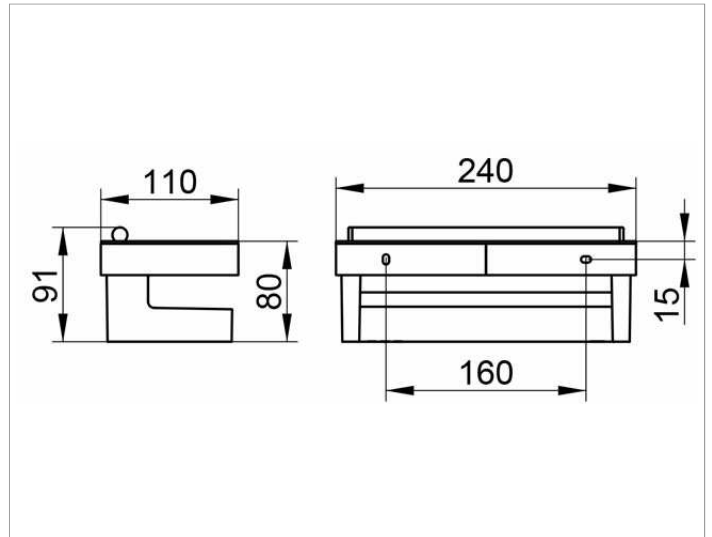

**Collection Moll**  
**12759010000 Shower basket**

**PRODUCT**

**DRAWING**

**PRODUCT ATTRIBUTES**

3 parts: metal bracket, detachable synthetic insert, soap resistant, shutterproof, uv-protected and integrated glass wiper

**SURFACE**

chrome-plated/white

**DIMENSION**

mit Glasabzieher

**SPECIFICATIONS**

KEUCO COLLECTION MOLL shower basket, with integrated glass scraper, wall mounted 12759010000  
 Glass scraper, aluminum silver anodized, width 220 mm, height 60 mm  
 Chrome-plated metal basket with removable, soap resistant, break-proof and UV- protected, white, easy to clean  
 Total depth 110 mm, height 80 mm, total width 240 mm  
 The shower basket is fitted with 2 hidden fixing points  
 incl. corrosion-free mounting material