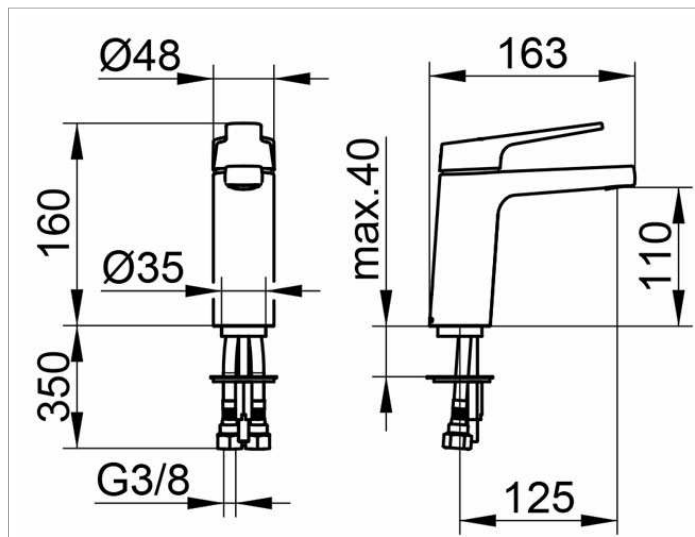

Collection Moll

52702010100 Single lever basin mixer 120

PRODUCT

DRAWING

PRODUCT ATTRIBUTES

without pop-up waste,
single hole installation,
cartridge with ceramic discs,
aerator SLIM SSR M 24x1, adjustable,
pressure hoses 435 mm, G 3/8 inch,
flow rate reduced to 6 l/min.

SURFACE

chrome-plated

SPECIFICATIONS

KEUCO COLLECTION MOLL Single lever mixer 52702010100 chrome-plated, in esthetic design with slightly rounded edges, for vertical mounting, lever – metal, base diameter 48 mm, ca. 4° inclined, outlet inclined ca. 2,5°, with square flow, lever inclined ca. 7,5°, without pop-up waste, single hole installation with quick installation system for washstand surface with a maximum strength of 40 mm High quality mixed water cartridge with ceramic sealing gaskets, Aerator SLIM SSR M 24x1, Jet angle adjustable, +/-6° Water connection with flexible pressure hose, length 350 mm, G 3/8 inch, Flow rate reduced to 6l/min, Visible height 173 mm, height of the flow 120 mm, projection ca. 170 mm