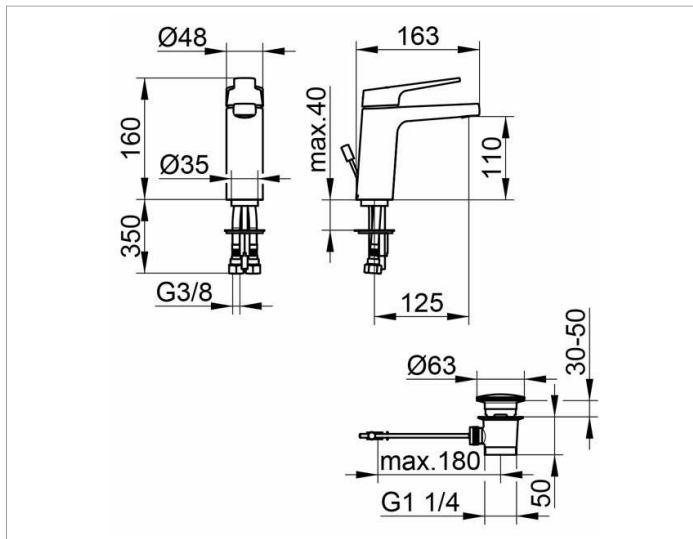

Collection Moll

52702010000 Single lever basin mixer 120

PRODUCT

DRAWING

PRODUCT ATTRIBUTES

with pop-up waste 1 1/4 inch,
single hole installation,
cartridge with ceramic discs,
aerator SLIM SSR M 24x1, adjustable,
pressure hoses 435 mm, G 3/8 inch,
flow rate reduced to 6 l/min.

SURFACE

chrome-plated

SPECIFICATIONS

KEUCO COLLECTION MOLL Single lever mixer 52702010000, chrome-plated, in esthetic design with slightly rounded edges, for vertical mounting, lever – metal, base diameter 48 mm, ca. 4° inclined, outlet inclined ca. 2,5°, with square flow, lever inclined ca. 7,5°, inclusive Pop-up waste with G 1 1/4 inch, diameter plug 63 mm, single hole installation with quick installation system for washstand surface with a maximum strength of 40 mm
High quality mixed water cartridge with ceramic sealing gaskets,
Aerator SLIM SSR M 24x1,
Jet angle adjustable, +/-6°
Water connection with flexible pressure hose, length 350 mm, G 3/8 inch,
Flow rate reduced to 6l/min,
Visible height 173 mm, height of the flow 120 mm, projection ca. 170 mm