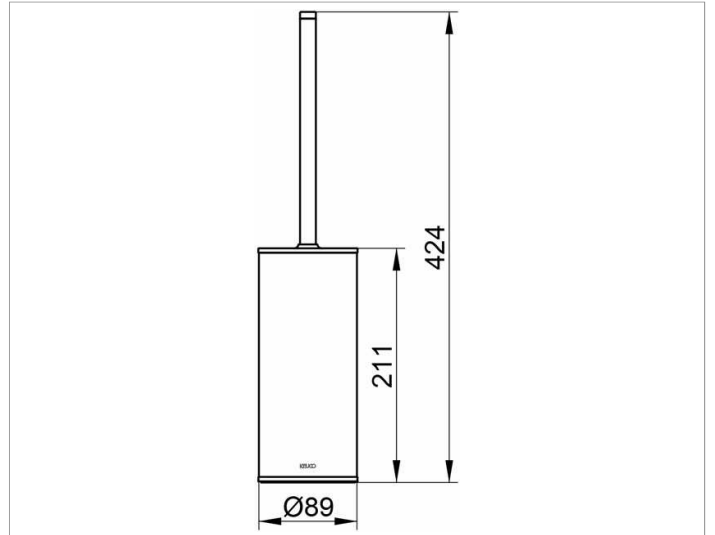

Project items

04969010100 Toilet brush set

PRODUCT

DRAWING

PRODUCT ATTRIBUTES

floor-standing model, complete with opaque synthetic insert,
brush with handle and lid, spare brush head

SURFACE

chrome-plated/white