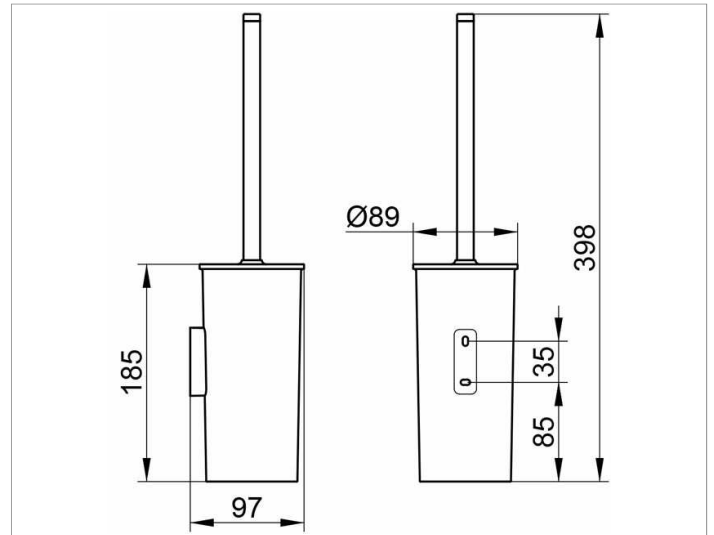

Collection Moll
12764010100 Toilet brush set

PRODUCT

DRAWING

PRODUCT ATTRIBUTES

complete with opaque synthetic insert, brush with handle and lid, spare brush head

SURFACE

chrome-plated/white

SPECIFICATIONS

KEUCO COLLECTION MOLL toilet brush set 12764010100
 Toilet brush set in an esthetic design with slightly rounded edges, with lid, wall mounted model, synthetic insert, mat, white, brush with lid, white, with chrome-plated handle and spare brush head, white, Total height 398 mm, diameter 89 mm, Projection 98 mm
 The toilet brush set is fitted with 2 hidden fixing points incl. corrosion-free mounting material