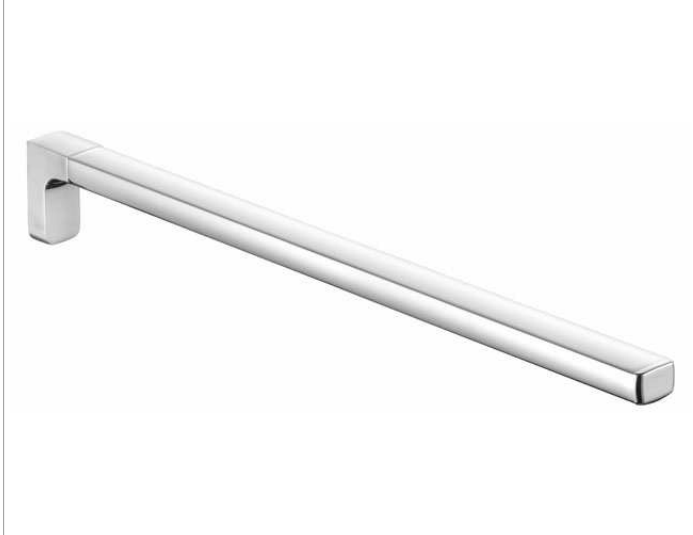

Collection Moll  
12720010000 Towel holder

**PRODUCT**

**DRAWING**

**PRODUCT ATTRIBUTES**

fixed

**SURFACE**

chrome-plated

**DIMENSION**

450 mm

**SPECIFICATIONS**

KEUCO COLLECTION MOLL towel holder 12720010000  
Chrome-plated towel holder in an esthetic design with slightly rounded edges  
One fixed arm  
Anti-static, easy to clean,  
Projection: 450 mm  
The towel holder is fitted with two hidden fixing points  
incl. corrosion-free mounting material