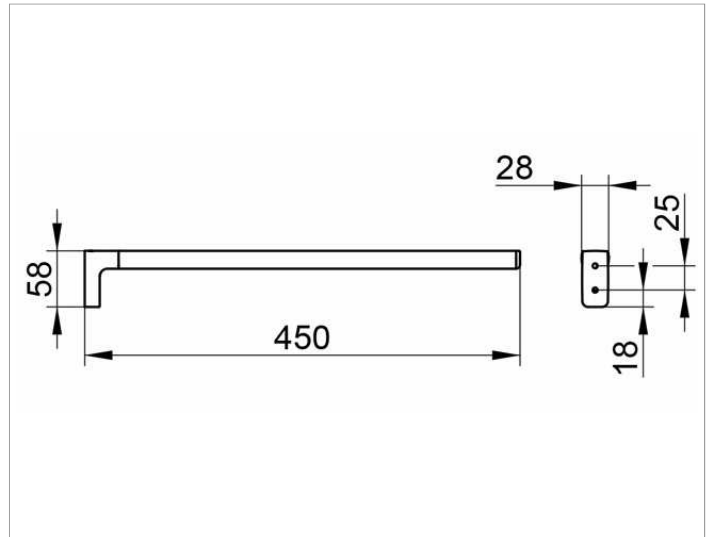

Collection Moll  
12720010000 Towel holder

**PRODUCT**

**DRAWING**

**PRODUCT ATTRIBUTES**

fixed

**SURFACE**

chrome-plated

**DIMENSION**

450 mm

**SPECIFICATIONS**

KEUCO COLLECTION MOLL towel holder 12720010000  
Chrome-plated towel holder in an esthetic design with slightly rounded edges  
One fixed arm  
Anti-static, easy to clean,  
Projection: 450 mm  
The towel holder is fitted with two hidden fixing points  
incl. corrosion-free mounting material