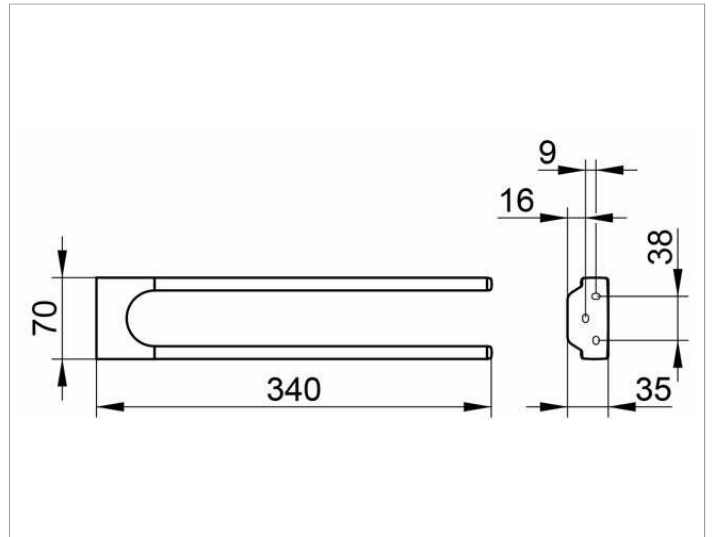

Collection Moll
12719010000 Towel holder

PRODUCT

DRAWING

PRODUCT ATTRIBUTES

fixed

SURFACE

chrome-plated

DIMENSION

340 mm

SPECIFICATIONS

KEUCO COLLECTION MOLL towel holder 12719010000
Chrome-plated towel holder in an esthetic design with slightly rounded edges
Two parallel arranged fixed arms
Anti-static, easy to clean,
Projection: 340 mm
The towel holder is fitted with two hidden fixing points
incl. corrosion-free mounting material