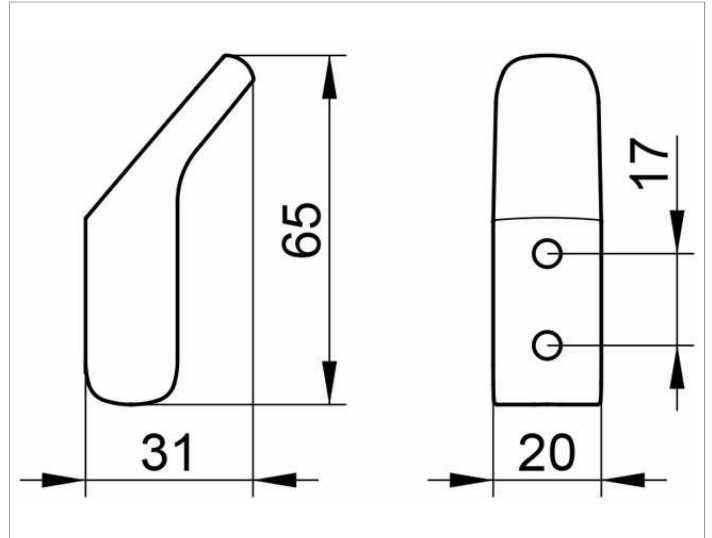

Collection Moll
12715010000 Towel hook

PRODUCT

DRAWING

SURFACE
chrome-plated

SPECIFICATIONS

KEUCO COLLECTION MOLL towel hook 12715010000
 Chrome-plated towel hook in an esthetic design with slightly rounded edges,
 Rectangular base, rectangular supporting area, hook head rounded edges,
 Easy to clean
 Projection 31 mm, Width 20 mm, Total height 65 mm
 The towel hook is fitted with 2 hidden fixing points, incl. corrosion-free material