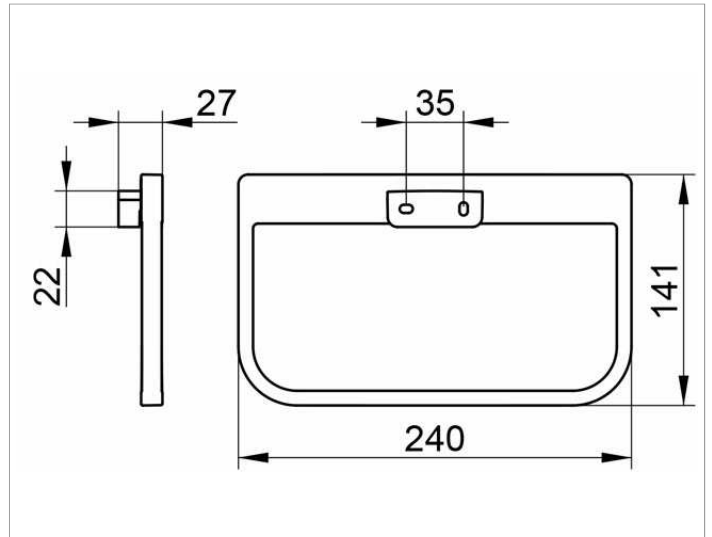

Collection Moll
12721010000 Towel ring

PRODUCT

DRAWING

SURFACE

chrome-plated

SPECIFICATIONS

KEUCO COLLECTION MOLL towel ring 1272010000
 Chrome-plated towel ring in an esthetic design with slightly rounded edges, closed form, rectangular, bottom edges are rounded, towel ring swivels, anti-static, easy to clean
 Width 240 mm, Height 141 mm
 The towel ring is fitted with two hidden fixing points
 incl. corrosion-free mounting material