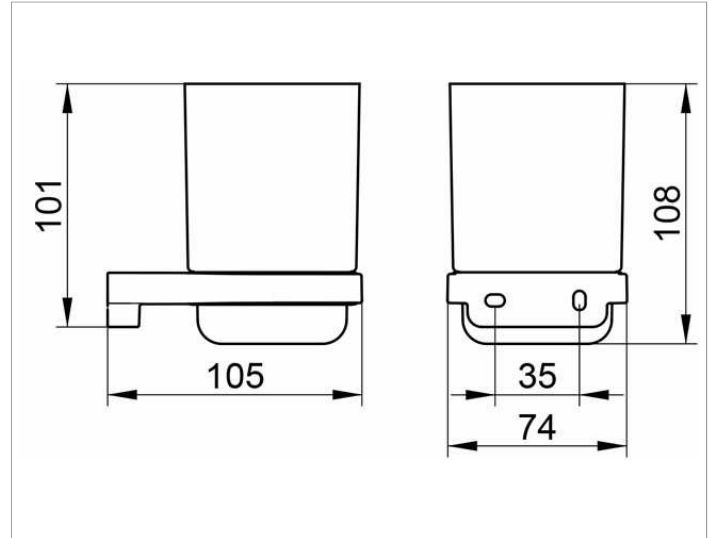

Collection Moll
12750019000 Tumbler holder

PRODUCT

DRAWING

PRODUCT ATTRIBUTES

complete with crystal glass tumbler

SURFACE

chrome-plated

SPECIFICATIONS

KEUCO COLLECTION MOLL tumbler holder 1275019000
Chrome-plated tumbler holder in an esthetic design, holder with slightly rounded edges, complete with crystal glass tumbler (diameter 74 mm), easy to clean,
Width 74 mm, Height 108 mm, Projection 105 mm
The tumbler holder is fitted with two hidden fixing points
incl. corrosion-free mounting material