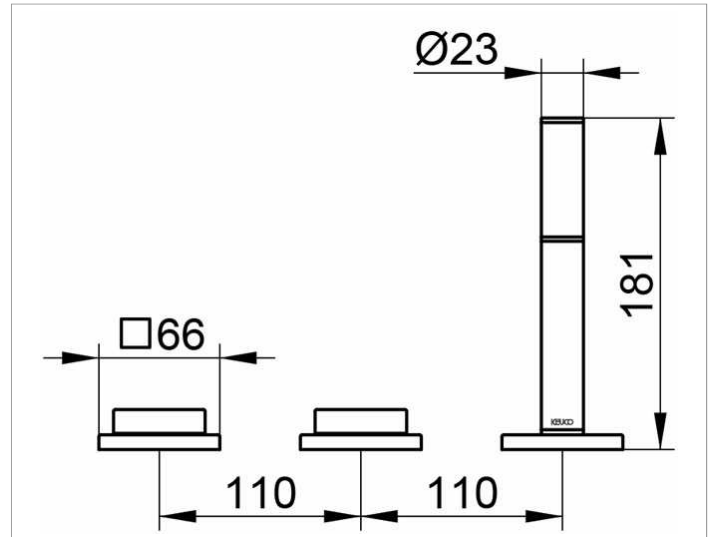

Edition 11

51130XX0500 Bath controls & hand-shower

PRODUCT

DRAWING

PRODUCT ATTRIBUTES

3-hole bath set, deck-mounted
 ceramic valve for temperature control
 and valve for volume control / diverter
 concealable hand shower
 pressure hoses G 1/2 x G 1/2, 600 mm
 with backflow preventer

SURFACE

02, 04, 12