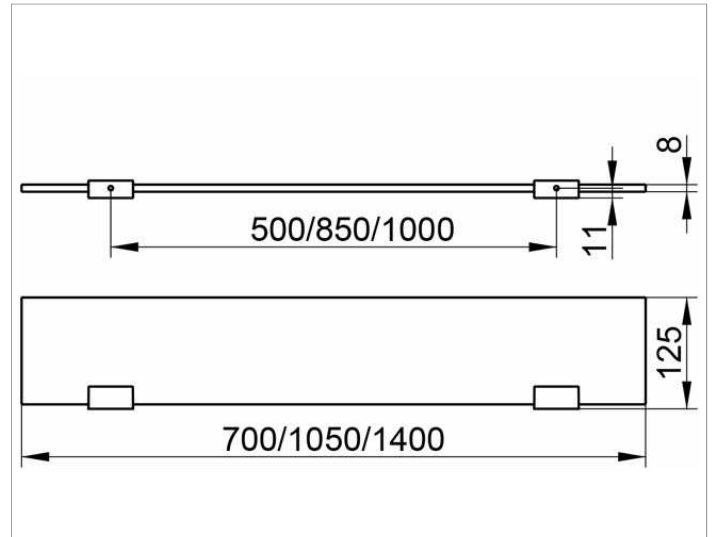

Edition 11

11110015700 Glass shelf with brackets

**PRODUCT**

**DRAWING**

**PRODUCT ATTRIBUTES**

complete with crystalline glass shelf, tempered glass (ESG)

**SURFACE**

chrome-plated

**DIMENSION**

700 x 125 x 8 mm