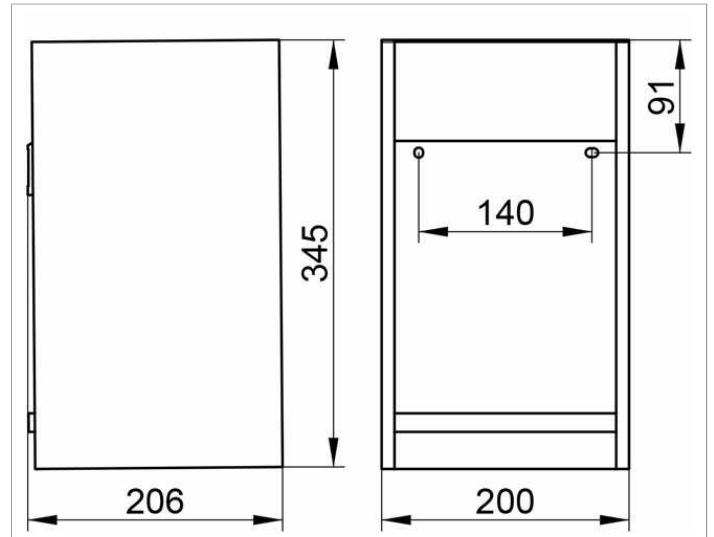

Edition 11

11172380000 Guest towel basket

PRODUCT

DRAWING

PRODUCT ATTRIBUTES

removable,
MDF white lacquered

SURFACE

white/chrome-plated

DIMENSION

200 x 350 x 200 mm