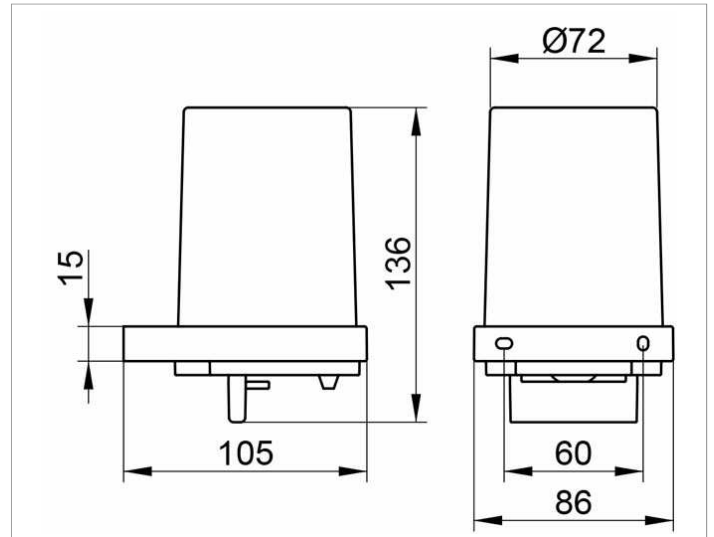

Edition 11

11152019000 Lotion dispenser

PRODUCT

DRAWING

PRODUCT ATTRIBUTES

crystal glass matt, complete with holder and pump for liquid soap

Capacity: approx. 180 ml

Dosage: approx. 0,5ml/stroke

SURFACE

chrome-plated

SPECIFICATIONS

KEUCO EDITION 11 111520190000 lotion dispenser complete with holder and pump

Chromed holder for lotion dispenser, frosted crystal glass, clean and clear-cut design into geometric shapes, easy to clean, for liquid soap

Holder with tumbler - frosted crystal glass Item no. 111520090000

Capacity 180 ml, dose 0.5 ml / stroke

Height 137 mm, width 86 mm, 105 mm,

Comes with corrosion resistant mounting hardware