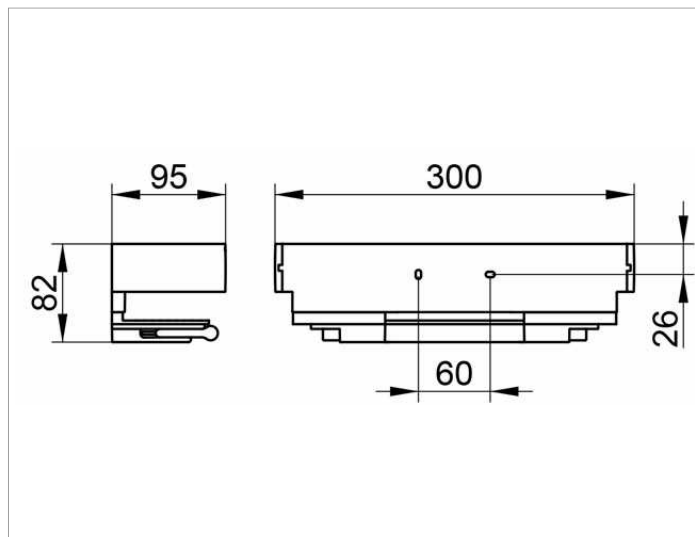

Edition 11

11159010000 Shower basket

**PRODUCT**

**DRAWING**

**PRODUCT ATTRIBUTES**

with integrated glass wiper

**SURFACE**

aluminium silver anodized (E6 EV1)/chrome-plated