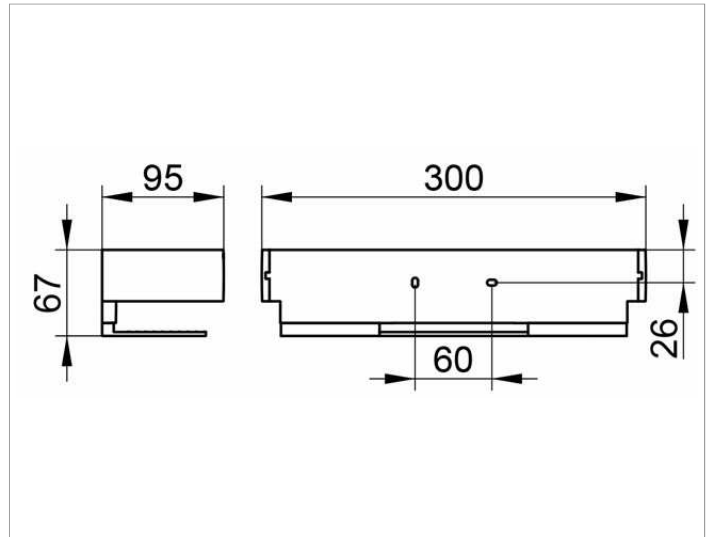

Edition 11

11158010000 Shower basket

PRODUCT

DRAWING

SURFACE

aluminium silver anodized (E6 EV1)/chrome-plated

SPECIFICATIONS

KEUCO EDITION 11 sponge basket for wall mounting 11158010000
Shower basket with aluminum Silver anodized aluminum/high-gloss
chromed in a clear-cut design and geometric shape, easy to clean,
Depth 95 mm, width 300, height 67 mm, hole distance 60 mm
Comes with corrosion resistant mounting hardware