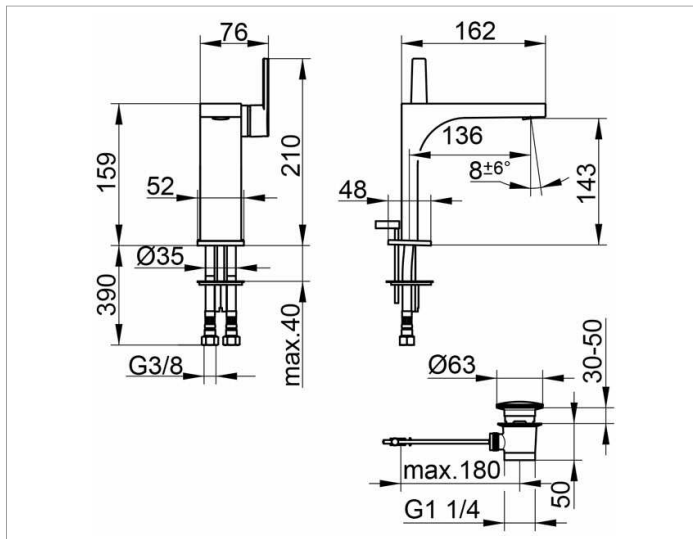

Edition 11

51102010000 Single lever basin mixer 150

PRODUCT

DRAWING

PRODUCT ATTRIBUTES

complete with pop-up waste 1 1/4 inch
single hole installation
cartridge with ceramic discs
aerator SLIM SSR M 24x1, adjustable,
pressure hoses 435 mm, G 3/8 inch
flow rate reduced to 7,6 l/min.

SURFACE

chrome-plated

SPECIFICATIONS

KEUCO EDITION 11 single lever basin mixer 51102010000
High-gloss chromed single lever basin mixer, in clear-cut design and with clear geometric shapes,
Stand assembly, inclusive pop-up waste 1 ¼ inch;
high-quality cartridge mixer with ceramic discs,
Side lever, Single hole mounting system for wash basins
SLIM SSR aerator M 24x1, adjustable flow angle
visible height 210 mm, outlet height 144 mm
outlet 162 mm
Water supply with pressure flexible hoses, length 420 mm
Thread diameter G 3/8 inch
Flow rate limited to 7,6 l / min,
Connecting tube length 350 mm
Pop-up waste with G 1 1/4 inch thread
Length of the rod 400 mm
Cover plug diameter 63 mm