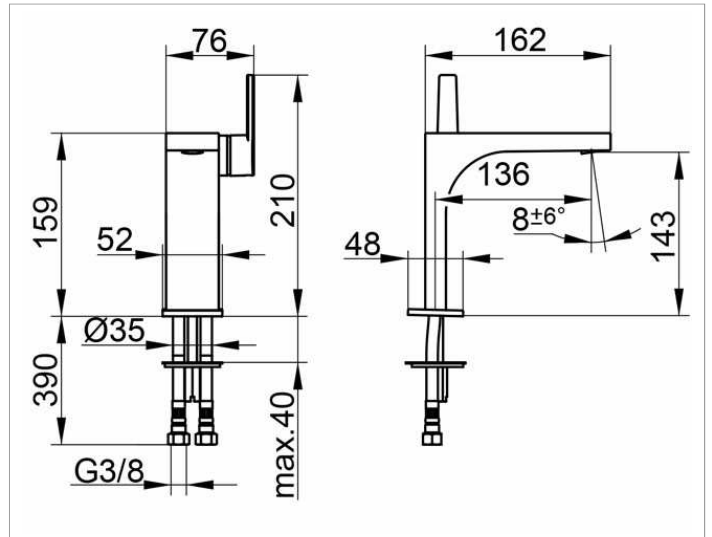

Edition 11

51102010100 Single lever basin mixer 150

**PRODUCT**

**DRAWING**

**PRODUCT ATTRIBUTES**

without pop-up waste  
 single hole installation  
 cartridge with ceramic discs  
 aerator SLIM SSR M 24x1, adjustable,  
 pressure hoses 435 mm, G 3/8 inch  
 flow rate reduced to 7,6 l/min.

**SURFACE**

chrome-plated

**SPECIFICATIONS**

KEUCO EDITION 11 single lever basin mixer 51102010100  
 High-gloss chromed single lever basin mixer, in clear-cut design and  
 with clear geometric shapes,  
 Stand assembly, without pop-up waste, high-quality cartridge mixer with  
 ceramic discs,  
 Side lever, single hole mounting system for wash basins  
 M24 x 1 aerator SLIM SSR, adjustable flow angle  
 visible height 210 mm, outlet height 144 mm  
 Charge outlet 162 mm  
 Water supply with pressure flexible hoses, length 420 mm  
 Thread diameter 3 / 8 inch  
 Flow rate limited to 7,6 l / min,