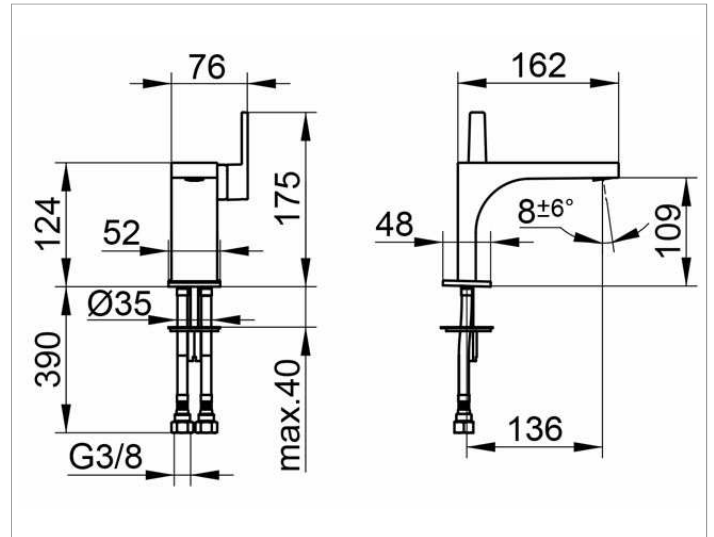

Edition 11

51104010100 Single lever basin mixer 110

PRODUCT

DRAWING

PRODUCT ATTRIBUTES

without pop-up waste,
 single hole installation,
 cartridge with ceramic discs,
 aerator SLIM SSR M 24x1, adjustable,
 pressure hoses 435 mm, G 3/8 inch
 flow rate reduced to 7,6 l/min.

SURFACE

chrome-plated