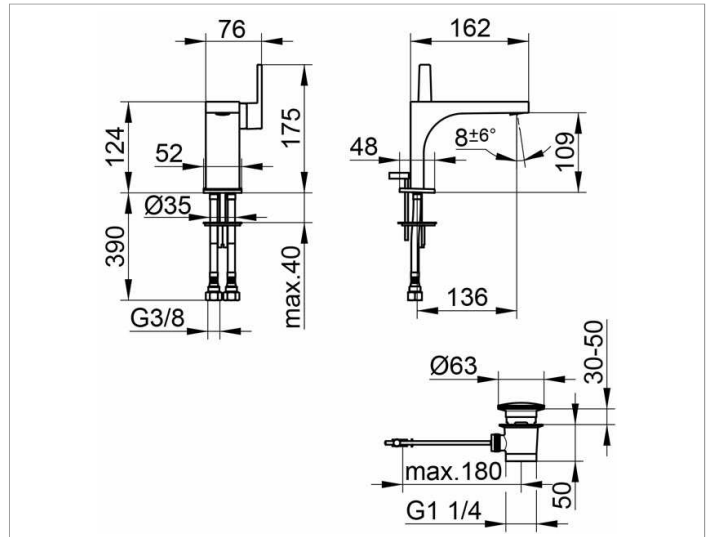

Edition 11

51104010000 Single lever basin mixer 110

PRODUCT

DRAWING

PRODUCT ATTRIBUTES

with pop-up waste 1 1/4 inch,
single hole installation,
cartridge with ceramic discs,
aerator SLIM SSR M 24x1, adjustable,
pressure hoses 435 mm, G 3/8 inch
flow rate reduced to 7,6 l/min.

SURFACE

chrome-plated