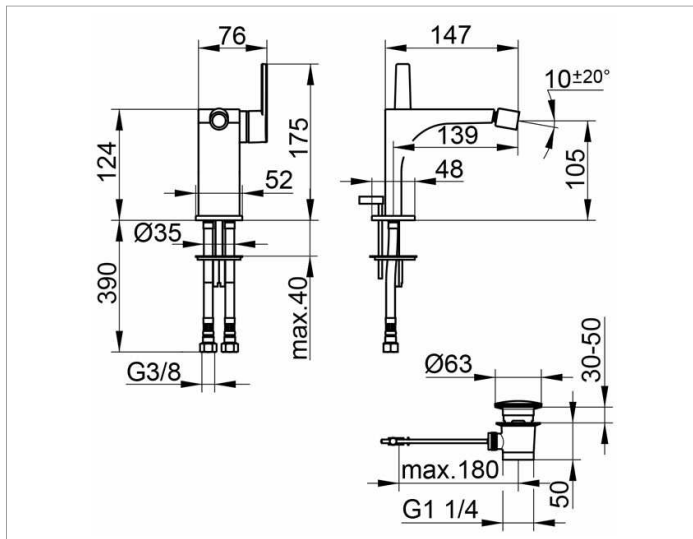

Edition 11

51109010000 Single lever bidet mixer

PRODUCT

DRAWING

PRODUCT ATTRIBUTES

with pop-up waste 1 1/4 inch
 single hole installation
 cartridge with ceramic discs
 Ball-joint aerator cache TT M 18,5x1
 pressure hoses 420 mm, G 3/8 inch
 flow rate reduced to 7,6 l/min.

SURFACE

chrome-plated

SPECIFICATIONS

KEUCO EDITION 11 single lever bidet mixer 51109010000
 High-gloss chromed single lever bidet mixer, DN 15, in clear-cut design and clear geometric shapes, for stand assembly, inclusive pop-up waste 1 1/4 inch
 high-quality cartridge mixer with ceramic discs,
 Side lever, Single hole mounting system
 SLIM SSR aerator TT M 18, 5x1, adjustable flow angle
 visible height 210 mm, outlet height 140 mm
 outlet 150 mm
 Water supply with pressure flexible hoses, length 420 mm
 Thread diameter G 3 / 8 inch

Flow rate limited to 7,6 l / min,
 Connecting tube length 350 mm
 Pop-up waste with G 1 1/4 inch thread
 Length of the rod 400 mm
 Cover plug diameter 63 mm