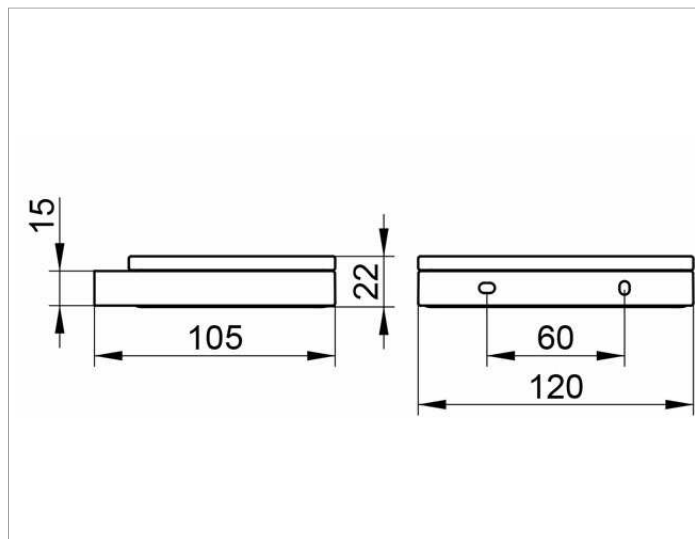

Edition 11

11155019000 Soap holder

PRODUCT

DRAWING

PRODUCT ATTRIBUTES

with detachable crystal soap dish

SURFACE

chrome-plated