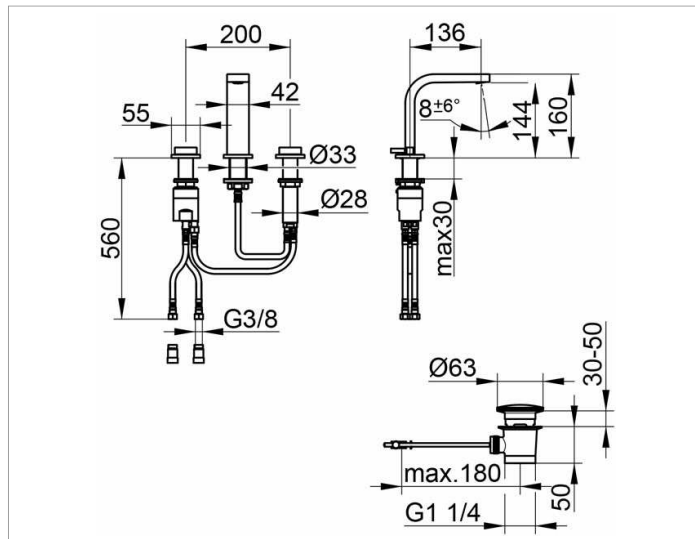

Edition 11

51115010000 Three-hole basin mixer

PRODUCT

PRODUCT ATTRIBUTES

with pop-up waste 1 1/4 inch
 3-hole installation, ceramic valve
 for temperature control and valve
 for volume control
 aerator SLIM SSR M 24x1
 pressure hoses 420 mm, G 3/8 inch
 flow rate reduced to 7,6 l/min.

SURFACE

chrome-plated

DRAWING

SPECIFICATIONS

KEUCO EDITION 11 three-hole basin mixer 51115010000
 High-gloss chromed three-hole basin mixer in clear-cut design and clear
 geometric shapes,
 Inclusive pop-up waste 1 ¼ inch;
 Three-hole mounting for washbasins or vanity tops with a maximum
 thickness of 40 mm,
 with a with ceramic valves for temperature adjustment and
 valve for flow control,
 SLIM aerator M 24x1 SSR, adjustable flow angle,
 Visible height 160 mm, outlet height 145 mm
 outlet 136 mm
 water supply with pressure flexible hoses, length 420 mm,
 thread diameter 3 / 8 inch
 flow rate limited to 7,6 l / min,
 connecting tube length 350 mm
 pop-up waste with G 1 1/4 inch thread
 length of the rod 400 mm
 cover plug diameter 63 mm