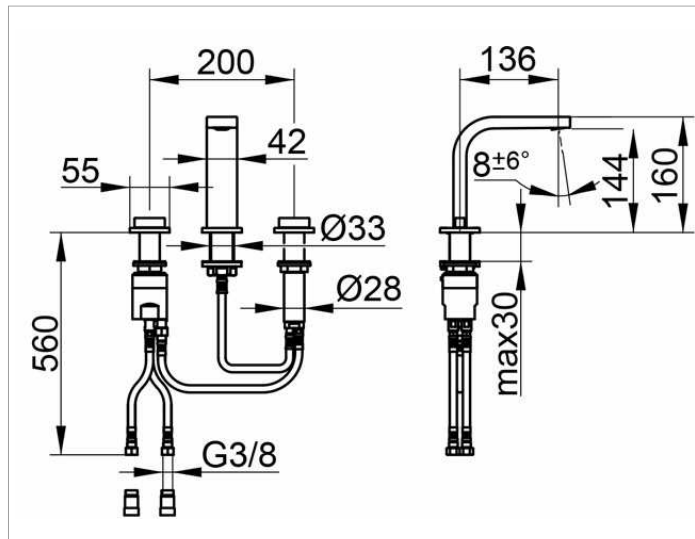

Edition 11

51115010100 Three-hole basin mixer

PRODUCT

PRODUCT ATTRIBUTES

without pop-up waste
 3-hole installation, ceramic valve
 for temperature control and valve
 for volume control
 aerator SLIM SSR M 24x1
 pressure hoses 420 mm, G 3/8 inch
 flow rate reduced to 7,6 l/min.

SURFACE

chrome-plated

DRAWING

SPECIFICATIONS

KEUCO EDITION 11 Three-hole wash basin mixer 51115010100
 High-gloss chromed three-hole basin mixer in clear-cut design and clear
 geometric shapes, without pop-up waste
 Three-hole mounting for washbasins or
 Vanity tops with a maximum thickness of 40 mm,
 With ceramic valves for temperature adjustment and valve for flow
 control,
 SLIM aerator M 24x1 SSR, adjustable beam angle,
 Visible height 160 mm, outlet height 145 mm
 Outlet 136 mm
 Water supply with pressure flexible hoses, length 420 mm,
 Thread diameter 3 / 8 inch
 Flow rate limited to 7,6 l / min,