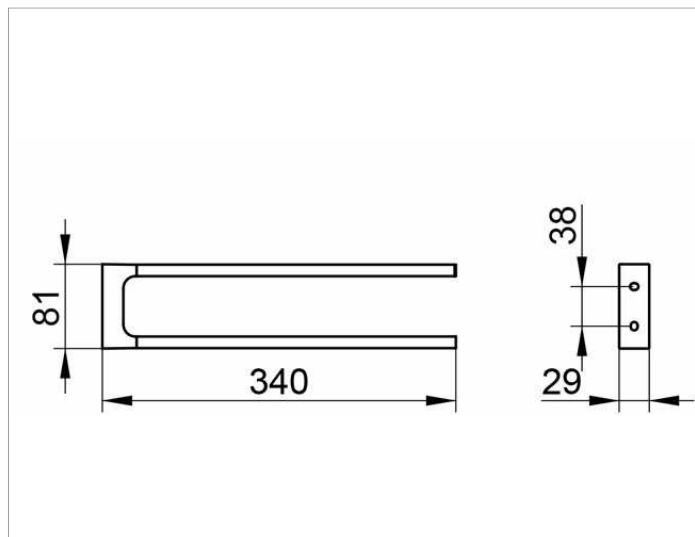

Edition 11

11119010000 Towel holder

**PRODUCT**

**DRAWING**

**PRODUCT ATTRIBUTES**

fixed

**SURFACE**

chrome-plated

**DIMENSION**

340 mm