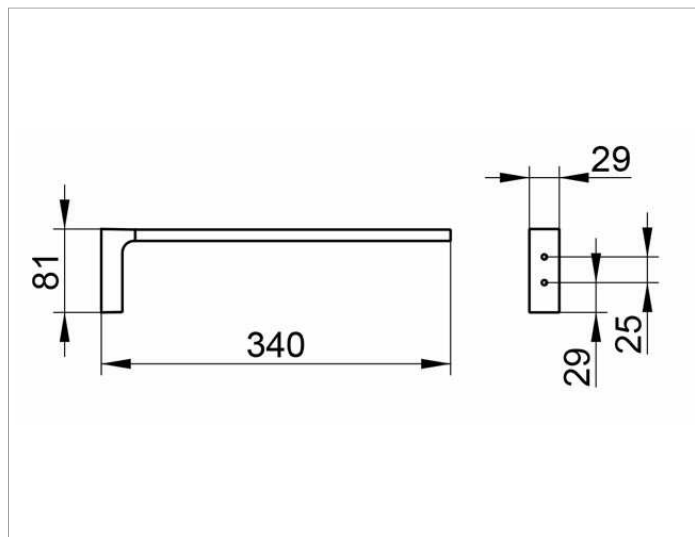

Edition 11

11122010000 Towel holder

PRODUCT

DRAWING

PRODUCT ATTRIBUTES

fixed

SURFACE

chrome-plated

DIMENSION

340 mm