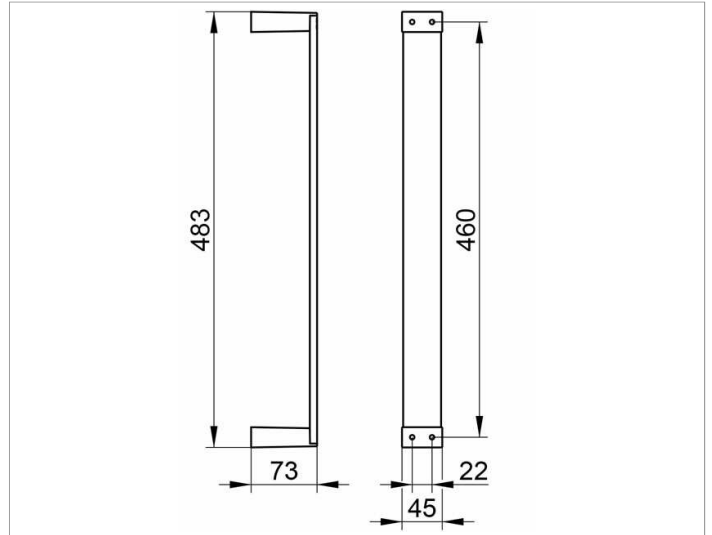

Edition 11

11170010000 Towel holder

PRODUCT

DRAWING

PRODUCT ATTRIBUTES

holds 6 guest towels (approx. 30 x 50 cm)

SURFACE

chrome-plated