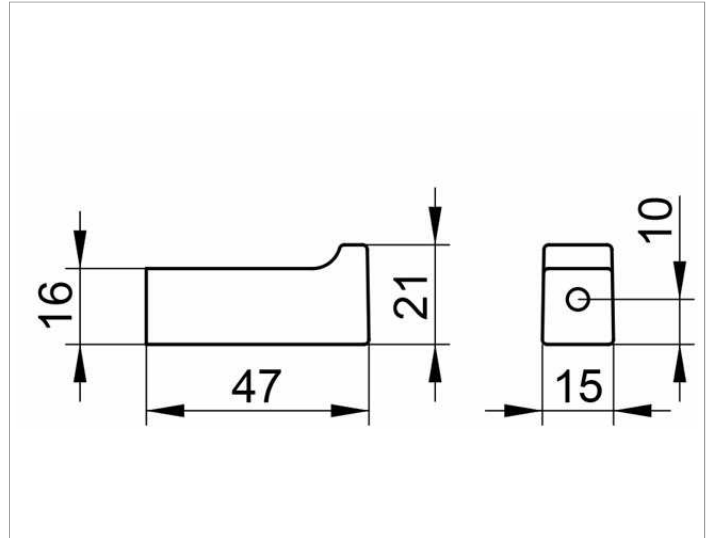

Edition 11
11114010000 Towel hook

PRODUCT

DRAWING

SURFACE
chrome-plated

SPECIFICATIONS

KEUCO EDITION 11 towel hooks 11114010000
chromed towel hooks and clear-cut design in geometric shapes
Radius 47 mm, max. Height 21 mm
Delivery with corrosion resistant mounting hardware