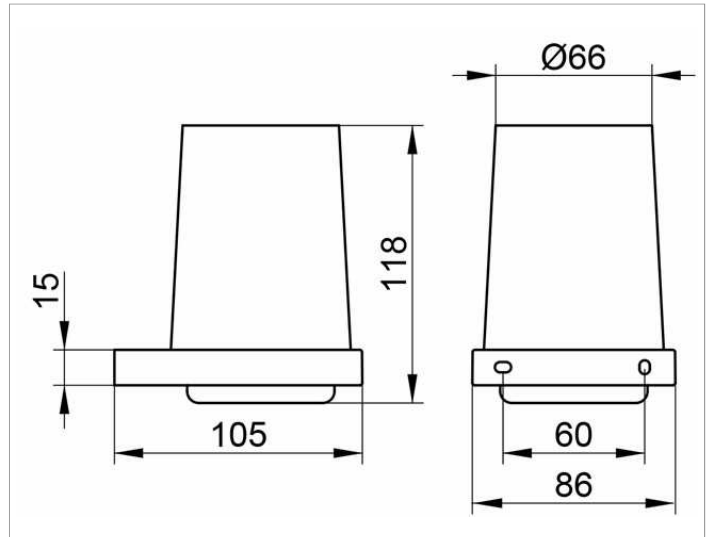

Edition 11

11150019000 Tumbler holder

PRODUCT

DRAWING

PRODUCT ATTRIBUTES

complete with glass tumbler, hand-blown

SURFACE

chrome-plated

SPECIFICATIONS

KEUCO EDITION 11 11150019000 glass holder with crystal glass for wall mounting, complete
 chromed glass holder in a clear-cut design and geometric shapes, easy to clean,
 Holder with frosted crystal glass Item no. 11150009000
 Height 114 mm, 105 mm, width 86 mm
 delivery with corrosion resistant mounting hardware