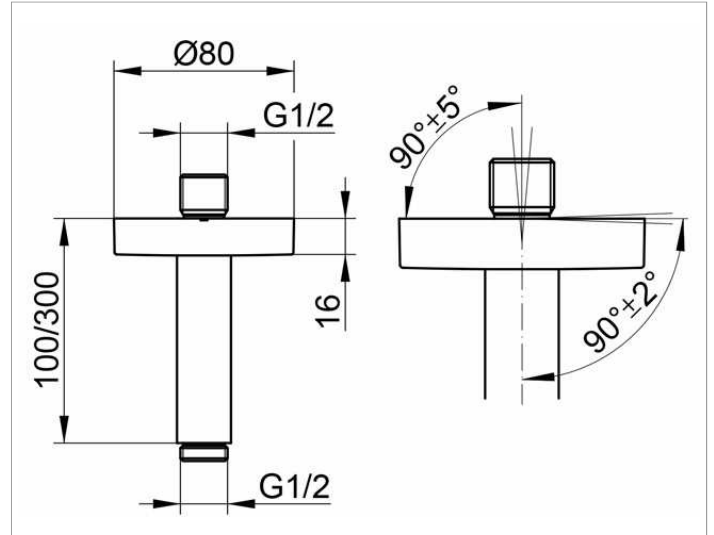

Elegance Fittings

51689010100 Arm for shower head

PRODUCT

DRAWING

PRODUCT ATTRIBUTES

ceiling mounted G 1/2, with round decorative disc

SURFACE

chrome-plated

DIMENSION

100 mm

SPECIFICATIONS

KEUCO ELEGANCE Shower holder for ceiling 51689010100
chrome plated shower holder for ceiling,
G 1/2 inch, with round wall element, diameter 60 mm,
Projection: 100 mm