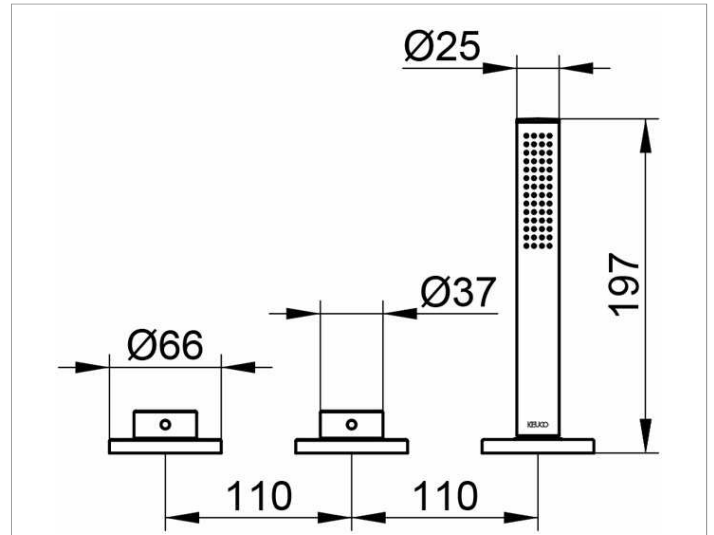

Edition 400

51530010500 Bath controls & hand-shower

PRODUCT

DRAWING

PRODUCT ATTRIBUTES

3-hole bath set, deck-mounted
 ceramic valve for temperature control
 and valve for volume control / diverter,
 concealable hand shower with 1500 mm hose,
 pressure hoses 600 mm thread size M 12x1 x G 1/2 inch
 with backflow preventer

SURFACE

chrome-plated

SPECIFICATIONS

KEUCO Edition 400 Bath controls & hand-shower, 51530010500
 chrome-plated bath controls & hand-shower,
 sculptural design
 3-hole bath set, deck-mounted,
 ceramic valve for temperature control
 and valve for volume control,
 concealable hand shower with 1500 mm hose,
 width 286 mm, height 195 mm,
 pressure hoses M12 x 1 x G 1/2 x 600 mm,
 with backflow preventer,