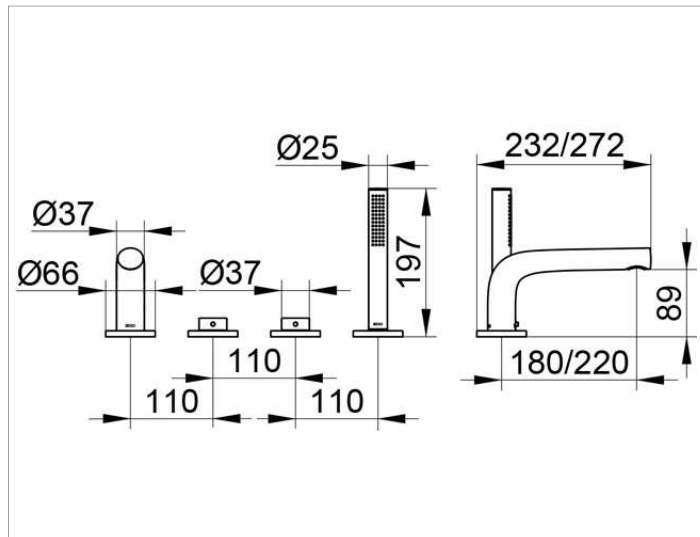

Edition 400

51530010100 Bath controls & hand-shower

**PRODUCT**

**DRAWING**

**PRODUCT ATTRIBUTES**

4-hole bath set, deck-mounted  
 flow rate class BB,  
 aerator SLIM SSR M 24x1, adjustable,  
 ceramic valve for temperature control  
 and valve for volume control / diverter,  
 concealable hand shower with 1500 mm hose,  
 pressure hoses 600 mm thread size M 12x1 x G 1/2 inch  
 with backflow preventer

**SURFACE**

chrome-plated

**DIMENSION**

Ausladung 180 mm

**SPECIFICATIONS**

KEUCO Edition bath controls & hand shower, 51530010100  
 chrome-plated bath controls & hand shower,  
 sculptural design,  
 4-hole bath set, deck-mounted  
 flow rate class BB, aerator SLIM SSR M 24x1,  
 adjustable +/-6°,  
 ceramic valve for temperature control  
 and valve for volume control,  
 concealable hand shower with 1500 mm hose,  
 width 396 mm, height 118 mm, total depth 232 mm,  
 water flow at 180 mm,  
 pressure hoses M 12x1 x G 1/2 x 600 mm,  
 with backflow preventer,