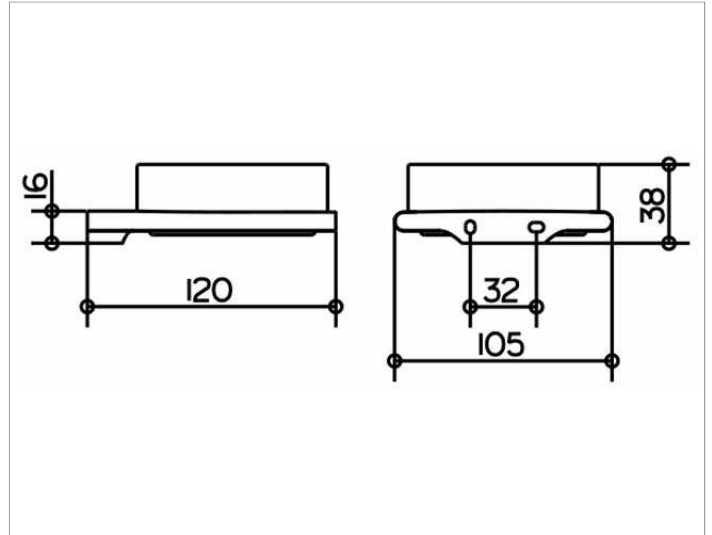

Edition 400  
11549019000 Shelf

**PRODUCT**

**PRODUCT ATTRIBUTES**

complete with crystal soap dish matt

**SURFACE**

chrome-plated

**DRAWING**

**SPECIFICATIONS**

KEUCO Edition 400 Utensil tray, 11549019000  
Crystal utensil tray in sculptural design,  
chrome-plated holder with slightly rounded edges,  
complete with removable crystal soap dish, matt,  
easy to clean,  
width 105 mm, height 38 mm, depth 120 mm,  
the holder is fitted concealed,  
delivery includes anti-corrosion fixings