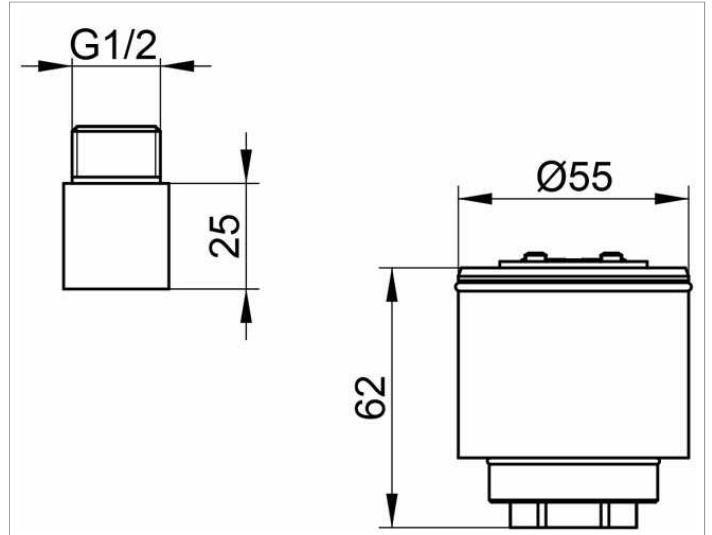

Generic items

5991600071 Extension set

PRODUCT

DRAWING

PRODUCT ATTRIBUTES

25 mm, for rough part 59916 000070