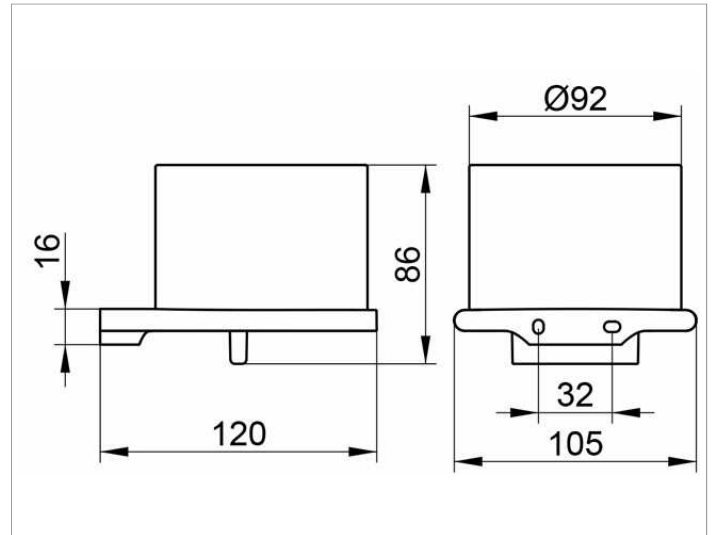

Edition 400

11552019000 Lotion dispenser

PRODUCT

DRAWING

PRODUCT ATTRIBUTES

complete with crystal glass matt holder and pump,
for liquid soap

Capacity: approx. 150 ml

Dosage: approx. 0,5ml/stroke

SURFACE

chrome-plated

SPECIFICATIONS

KEUCO Edition 400 lotion dispenser, 11552019000
lotion dispenser in sculptural design,
chrome-plated holder with slightly rounded edges,
wall mounted for liquid soap,
complete with crystal glass, matt,
high-quality and durable pump,
capacity approx. 150 ml, dosage approx. 0,5 ml/stroke,
total height 86 mm, depth 120 mm, width 105 mm,
the lotion dispenser is fitted concealed,
delivery includes anti-corrosion fixings