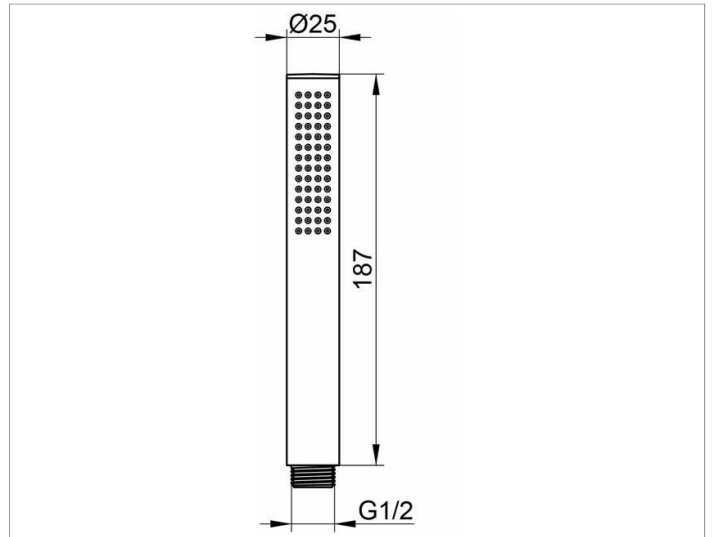

Edition Atelier

56080010100 Round pencil hand shower

PRODUCT

PRODUCT ATTRIBUTES

with normal jet

SURFACE

chrome-plated

DRAWING

SPECIFICATIONS

KEUCO EDITION ATELIER Atelier hand shower 56080010100

High-gloss chromed hand shower

with normal jet

Noise level DIN 4109 group I, Marks P-IX 6842/IC