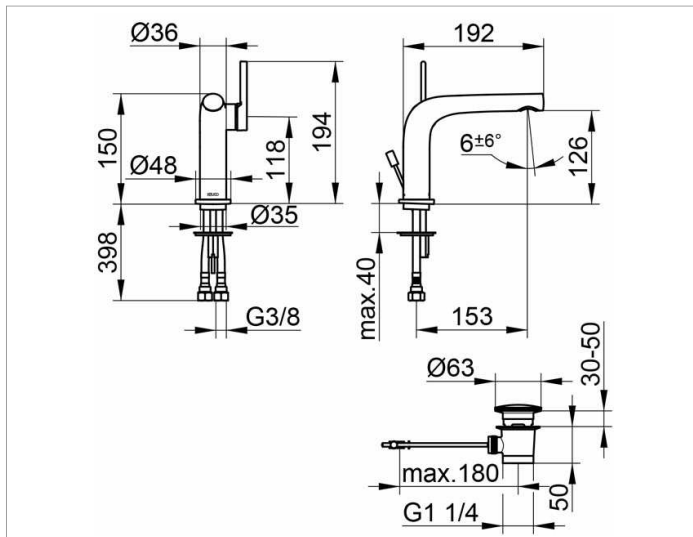

Edition 400

51504010002 Single lever basin mixer 120

**PRODUCT**

**DRAWING**

**PRODUCT ATTRIBUTES**

with pop-up waste 1 1/4 inch,  
single hole installation,  
cartridge with ceramic discs,  
aerator SLIM SSR M 24x1, adjustable,  
pressure hoses 435 mm, G 3/8 inch  
flow rate reduced to 7,6 l/min.

**SURFACE**

chrome-plated

**SPECIFICATIONS**

KEUCO Edition 400 Single lever basin mixer 120, 51504010002  
single lever mixer chrome-plated,  
sculptural design,  
single hole installation,  
with pop-up waste 1 1/4 inch,  
high quality cartridge with ceramic discs,  
lever on the side,  
single hole installation with quick installation system,  
integrated aerator SLIM SSR M 24x1,  
adjustable +/-6°,  
visible height 150 mm, height outlet 126 mm,  
projection 192 mm,  
water connection with flexible pressure hoses,  
length 435 mm, G 3/8 inch,  
flow rate reduced to 7,6 l/min.,  
height pull rod 400 mm,  
cover plug diameter 63 mm