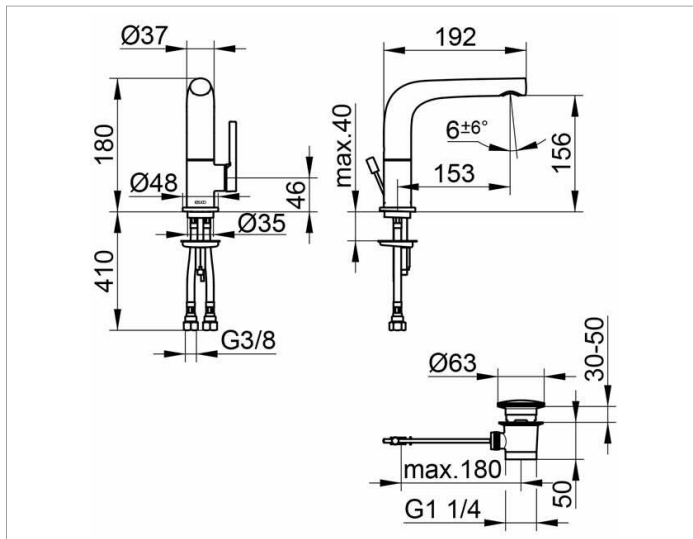

Edition 400

51505010000 Single lever basin mixer 150

PRODUCT

DRAWING

PRODUCT ATTRIBUTES

with pop-up waste 1 1/4 inch,
spout swivelling +/- 45°,
single hole installation,
cartridge with ceramic discs,
aerator SLIM SSR M 24x1, adjustable,
pressure hoses 435 mm, G 3/8 inch
flow rate reduced to 7,6 l/min.

SURFACE

chrome-plated

DIMENSION

schwenkbar

SPECIFICATIONS

KEUCO Edition 400 Single lever basin mixer 150, 51505010000
single lever mixer chrome-plated,
sculptural design,
spout swivelling +/- 45°,
single hole installation,
with pop-up waste 1 1/4 inch,
high quality cartridge with ceramic discs,
lever on the side,
single hole installation with quick installation system,
integrated aerator SLIM SSR M 24x1,
adjustable +/- 6°,
visible height 180 mm, height outlet 156 mm,
projection 192 mm,
water connection with flexible pressure hoses,
length 435 mm, G 3/8 inch,
flow rate reduced to 7,6 l/min.,
height pull rod 400 mm,
cover plug diameter 63 mm